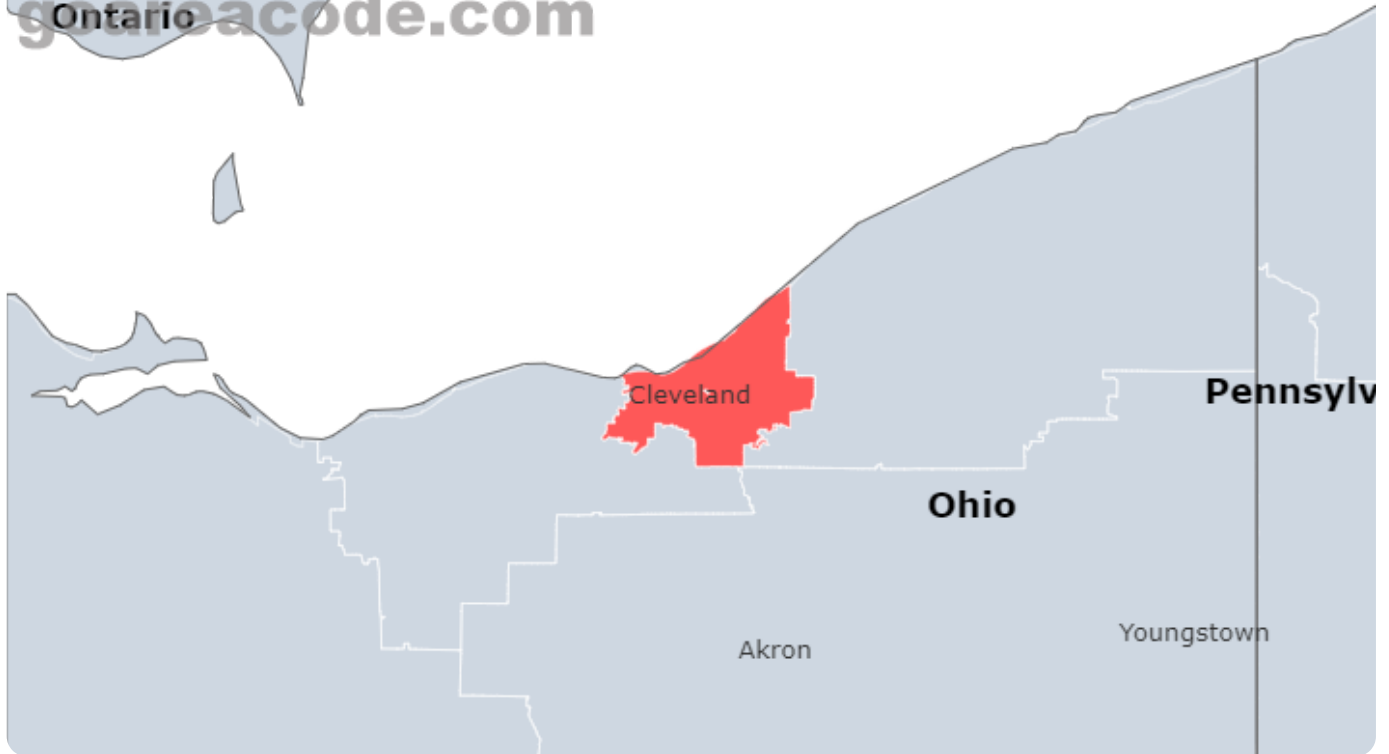

Select Area Code In Usa

GO

216 Area Code

What are the 216 Area Code?

216 Area Code is located in Ohio State, Major Cities including Cleveland, Lakewood, Euclid, The Time Zone is (GMT -05:00),The Phone Number Prefix is 216.

216 Area Code Location Map

216 Area Code State & Central Cities & Timezone

State	Ohio
Central Cities	Cleveland, Lakewood, Euclid
Central Counties	Cuyahoga County
Timezone(s)	Eastern (GMT -05:00)
Population	1,264,817

216 Area Code Location Time Right Now

216 Area Code Current time is: 09:50 PM

12 Cities included by the 216 Area Code

City	# Prefixes	% Prefixes	Population	% of Population
Cleveland, OH	763	107.9%	372,624	29.5%
Lakewood, OH	18	2.5%	50,942	4.0%
Euclid, OH	15	2.1%	49,692	3.9%
Maple Heights, OH	25	3.5%	23,701	1.9%

City	# Prefixes	% Prefixes	Population	% of Population
Rocky River, OH	21	3.0%	21,755	1.7%
Broadview Heights, OH	20	2.8%	19,936	1.6%
Beachwood, OH	29	4.1%	14,040	1.1%
Brecksville, OH	46	6.5%	13,635	1.1%
Olmsted Falls, OH	7	1.0%	8,582	0.7%
Independence, OH	41	5.8%	7,584	0.6%
Cuyahoga, OH	3	0.4%	0	0.0%
Brookpark, OH	29	4.1%	0	0.0%