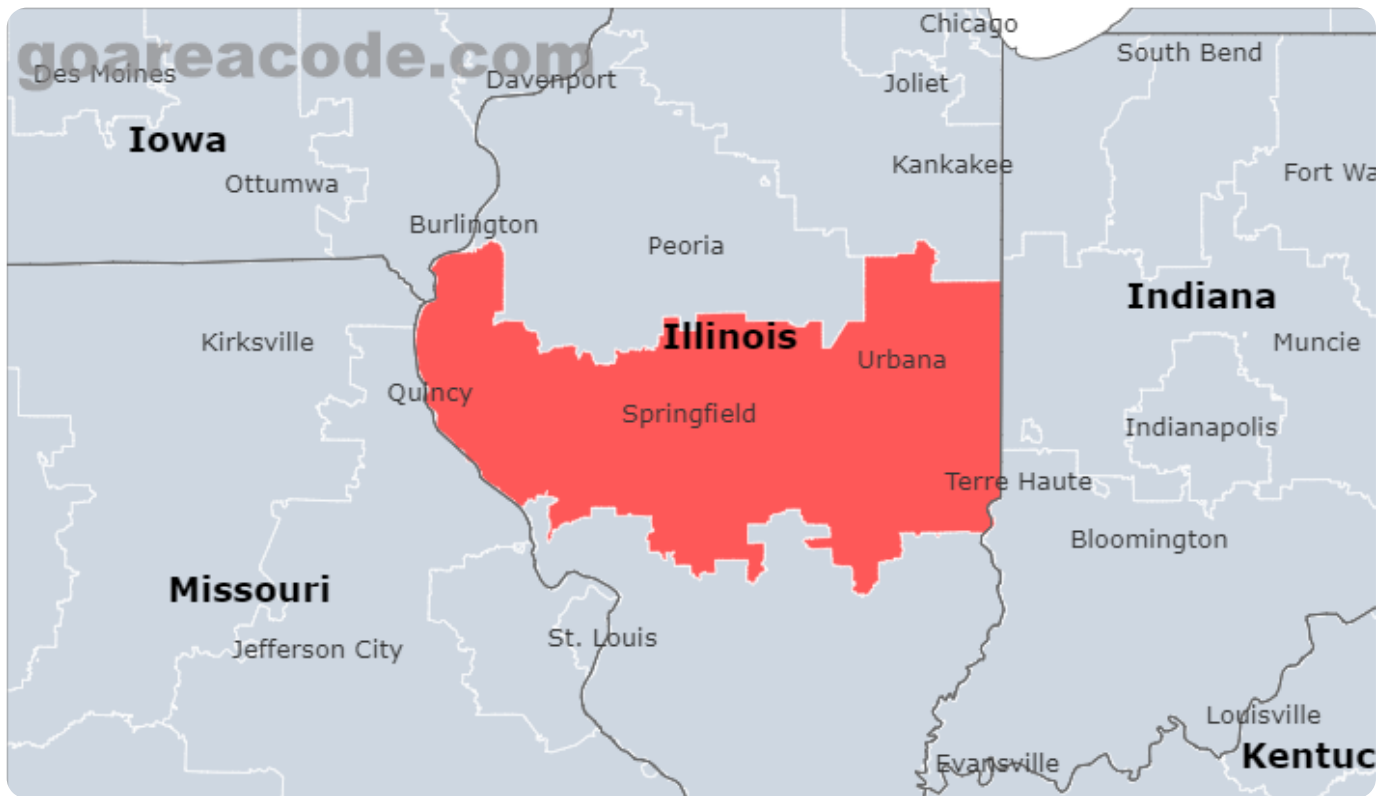

Select Area Code In Usa

GO

217 Area Code

What are the 217 Area Code?

217 Area Code is located in Illinois State, Major Cities including Chicago, Springfield, Champaign, The Time Zone is (GMT -06:00),The Phone Number Prefix is 217.

217 Area Code Location Map

217 Area Code State & Central Cities & Timezone

State	Illinois
Central Cities	Chicago, Springfield, Champaign
Central Counties	Sangamon County, Champaign County, Macon County
Timezone(s)	Central (GMT -06:00)
Population	6,787,258

217 Area Code Location Time Right Now

217 Area Code Current time is: 08:50 PM

249 Cities included by the 217 Area Code

Showing the top 50 Cities by Population.

City	# Prefixes	% Prefixes	Population	% of Population
Chicago, IL	1,808	181.2%	2,746,388	40.5%
Springfield, IL	111	11.1%	114,394	1.7%
Champaign, IL	102	10.2%	88,302	1.3%