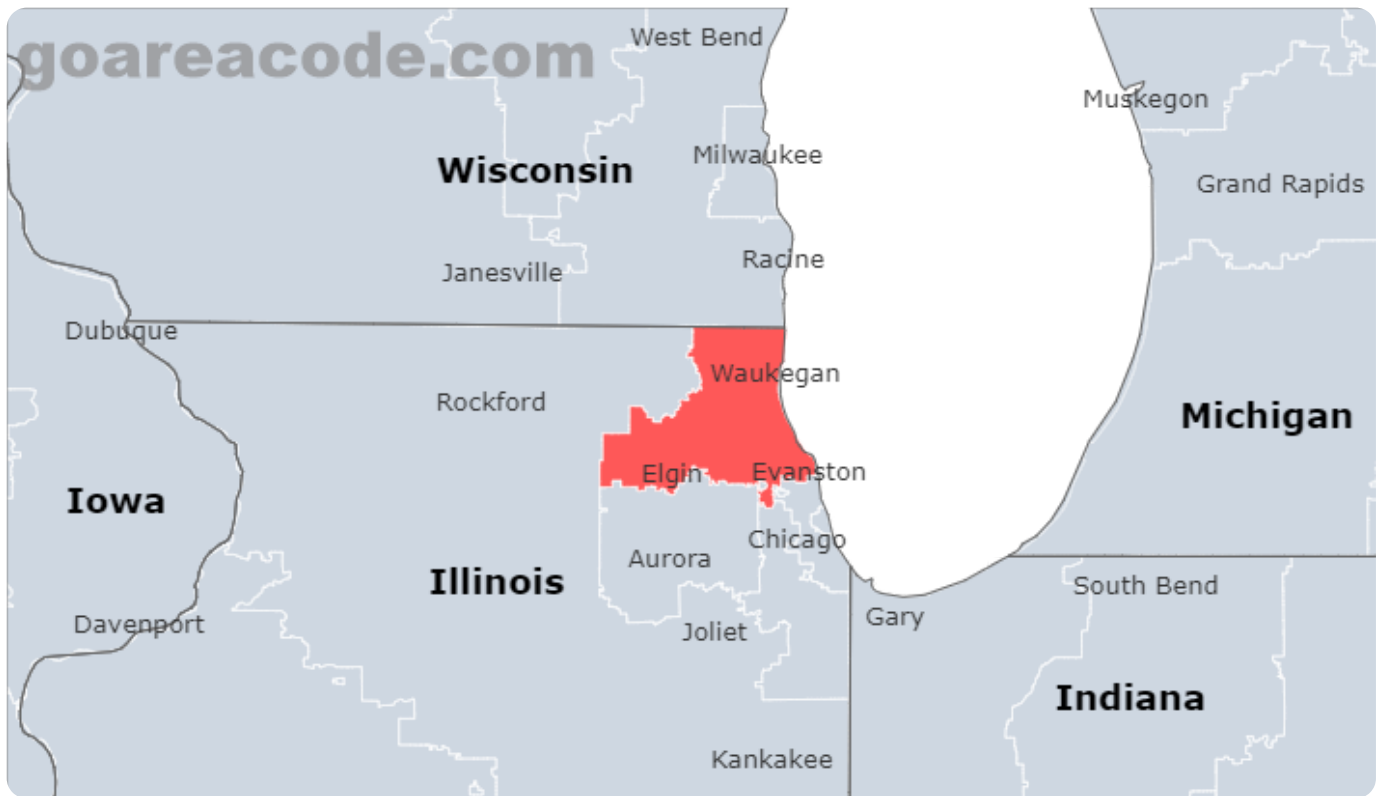

## Select Area Code In Usa

GO

## 224 Area Code

### What are the 224 Area Code?

224 Area Code is located in Illinois State, Major Cities including Chicago, Elgin, Waukegan, The Time Zone is ( GMT -06:00 ),The Phone Number Prefix is 224.

### 224 Area Code Location Map