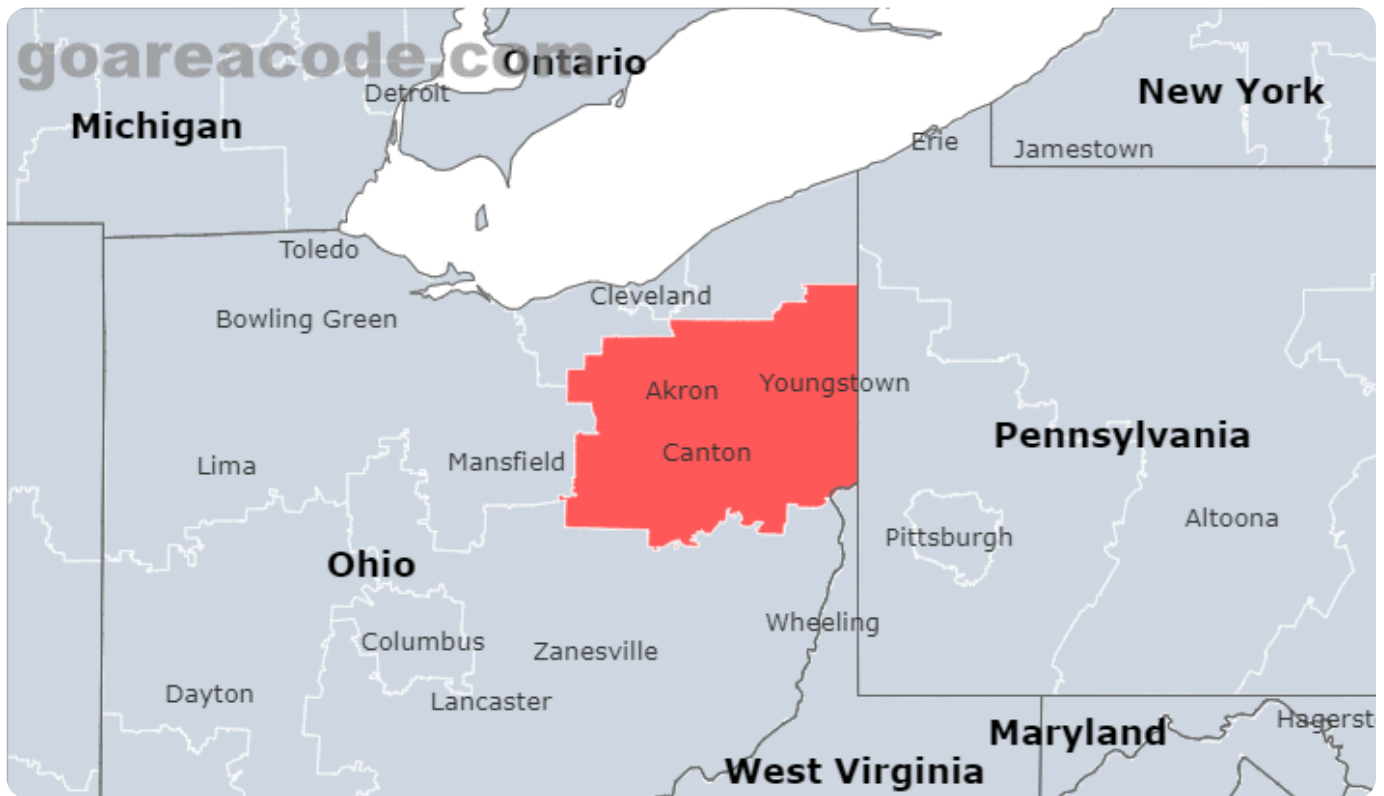

Select Area Code In Usa

GO

234 Area Code

What are the 234 Area Code?

234 Area Code is located in Ohio State, Major Cities including Akron, Canton, Youngstown, The Time Zone is (GMT -05:00),The Phone Number Prefix is 234.

234 Area Code Location Map

234 Area Code State & Central Cities & Timezone

State	Ohio
Central Cities	Akron, Canton, Youngstown
Central Counties	Summit County, Stark County, Mahoning County
Timezone(s)	Eastern (GMT -05:00)
Population	2,073,111

234 Area Code Location Time Right Now

234 Area Code Current time is: 09:51 PM

103 Cities included by the 234 Area Code

Showing the top 50 Cities by Population.

City	# Prefixes	% Prefixes	Population	% of Population
Akron, OH	289	70.7%	190,469	9.2%
Canton, OH	119	29.1%	70,872	3.4%
Youngstown, OH	111	27.1%	60,068	2.9%