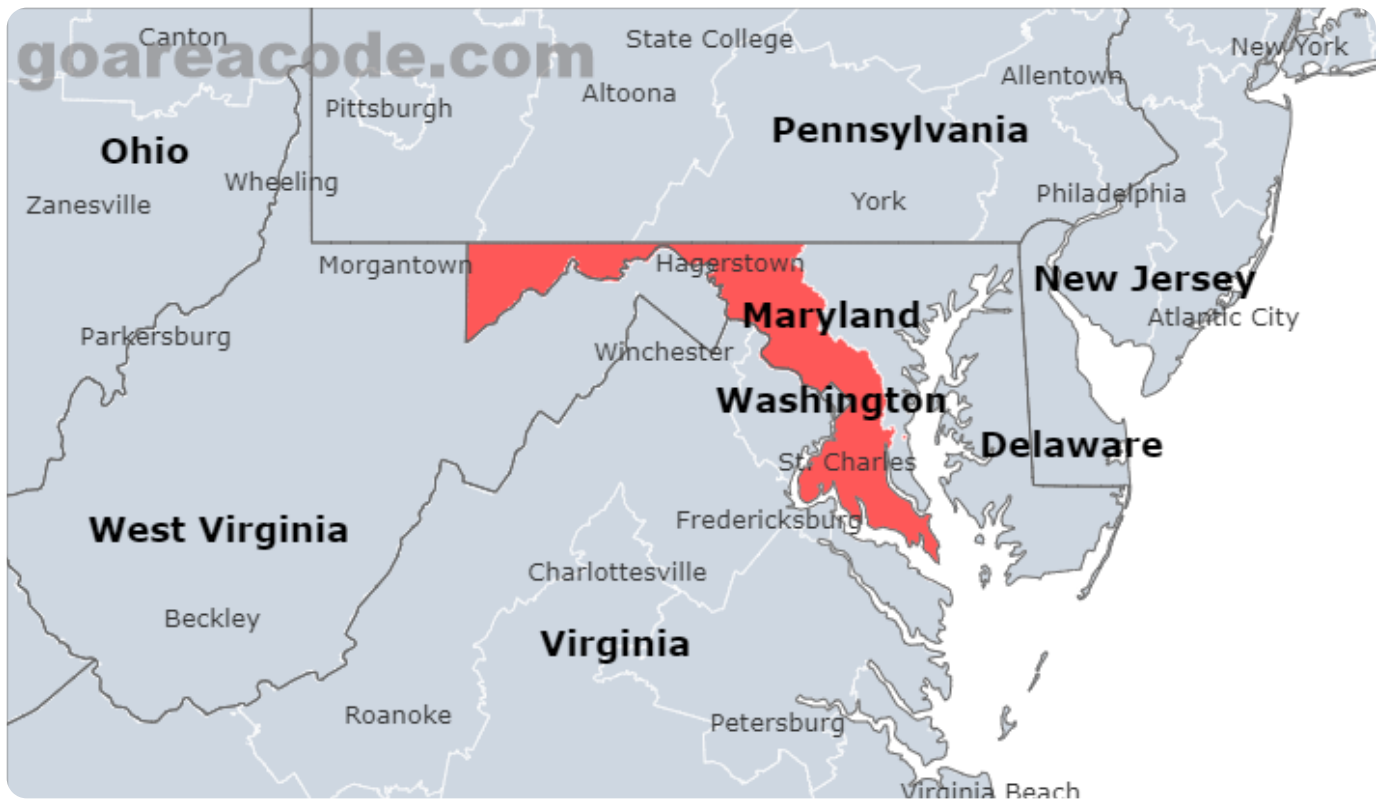

Select Area Code In Usa

GO

240 Area Code

What are the 240 Area Code?

240 Area Code is located in Maryland State, Major Cities including Baltimore, Columbia, Waldorf, The Time Zone is (GMT -05:00),The Phone Number Prefix is 240.

240 Area Code Location Map

240 Area Code State & Central Cities & Timezone

State	Maryland
Central Cities	Baltimore, Columbia, Waldorf
Central Counties	Montgomery County, Prince Georges County, Frederick County
Timezone(s)	Eastern (GMT -05:00)
Population	4,700,886

240 Area Code Location Time Right Now

240 Area Code Current time is: 09:51 PM

110 Cities included by the 240 Area Code

Showing the top 50 Cities by Population.

City	# Prefixes	% Prefixes	Population	% of Population
Baltimore, MD	634	43.6%	585,708	12.5%
Columbia, MD	81	5.6%	104,681	2.2%
Waldorf, MD	52	3.6%	81,410	1.7%