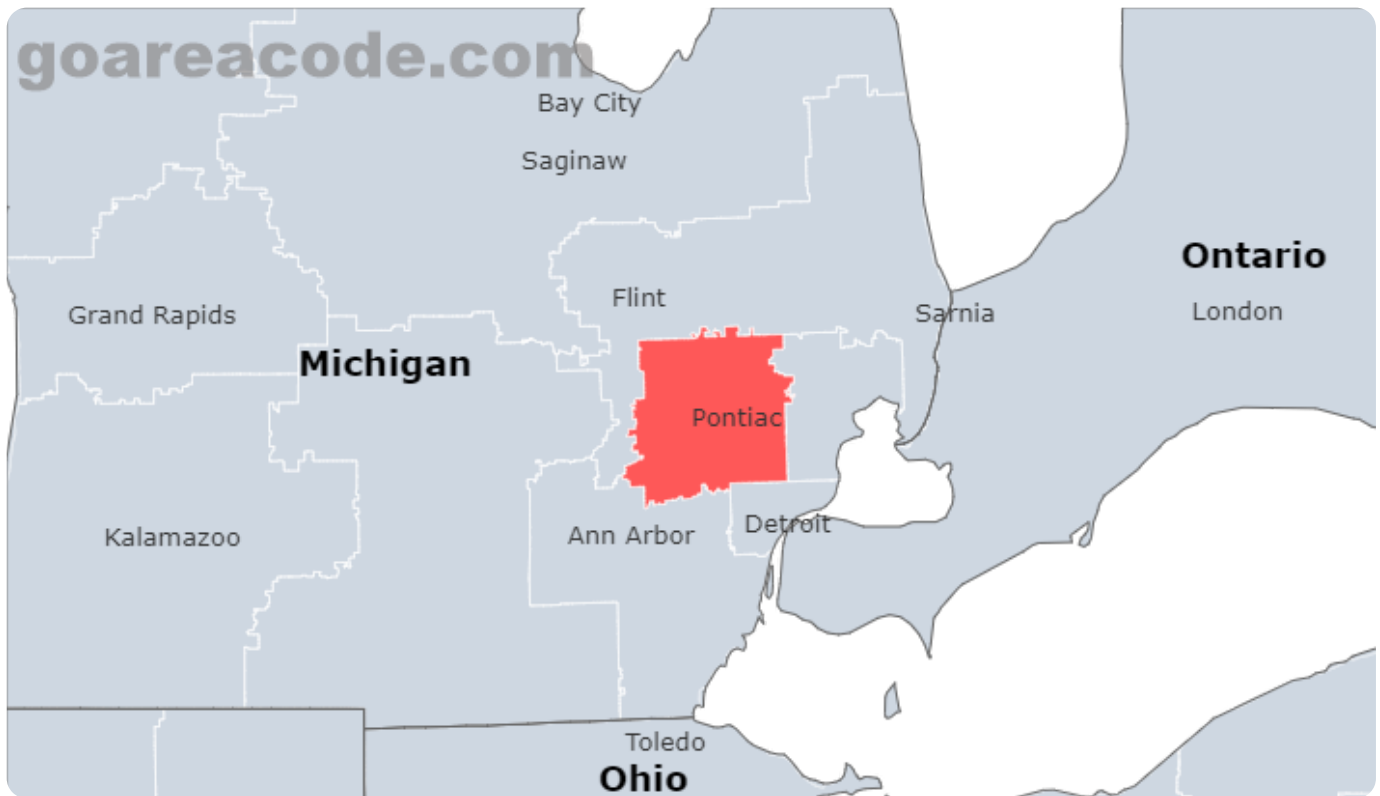

248 Area Code State & Central Cities & Timezone

State	Michigan
Central Cities	Detroit, Livonia, Troy
Central Counties	Oakland County, Wayne County, Genesee County
Timezone(s)	Eastern (GMT -05:00)
Population	3,474,167

248 Area Code Location Time Right Now

248 Area Code Current time is: 09:51 PM

37 Cities included by the 248 Area Code

City	# Prefixes	% Prefixes	Population	% of Population
Detroit, MI	662	71.1%	639,111	18.4%
Livonia, MI	55	5.9%	95,535	2.7%
Troy, MI	75	8.1%	87,294	2.5%
Westland, MI	36	3.9%	85,420	2.5%