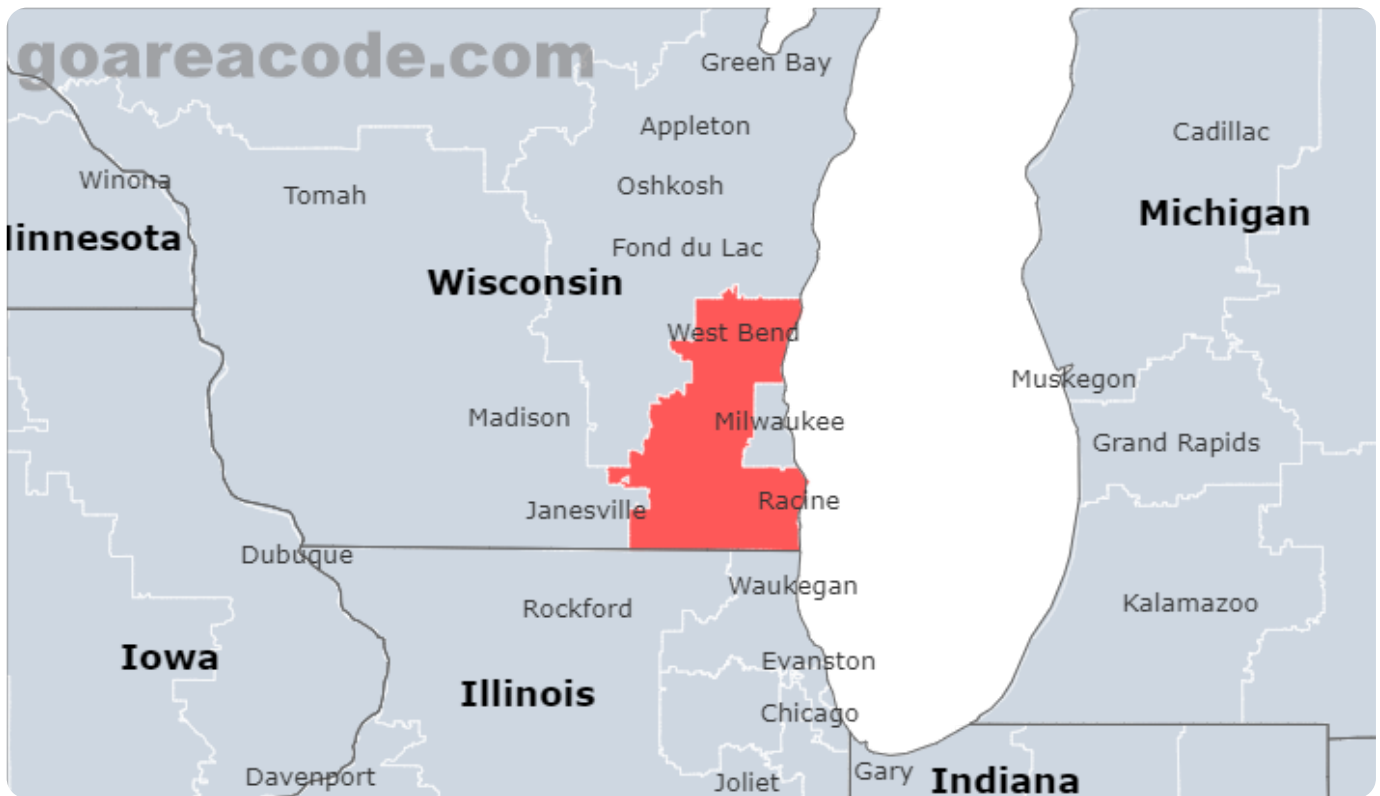

Select Area Code In Usa

GO

262 Area Code

What are the 262 Area Code?

262 Area Code is located in Wisconsin State, Major Cities including Milwaukee, Kenosha, Racine, The Time Zone is (GMT -06:00),The Phone Number Prefix is 262.

262 Area Code Location Map

262 Area Code State & Central Cities & Timezone

State	Wisconsin
Central Cities	Milwaukee, Kenosha, Racine
Central Counties	Waukesha County, Racine County, Washington County
Timezone(s)	Central (GMT -06:00)
Population	2,296,674

262 Area Code Location Time Right Now

262 Area Code Current time is: 08:51 PM

65 Cities included by the 262 Area Code

Showing the top 50 Cities by Population.

City	# Prefixes	% Prefixes	Population	% of Population
Milwaukee, WI	568	74.9%	577,222	25.1%
Kenosha, WI	51	6.7%	99,986	4.4%
Racine, WI	63	8.3%	77,816	3.4%