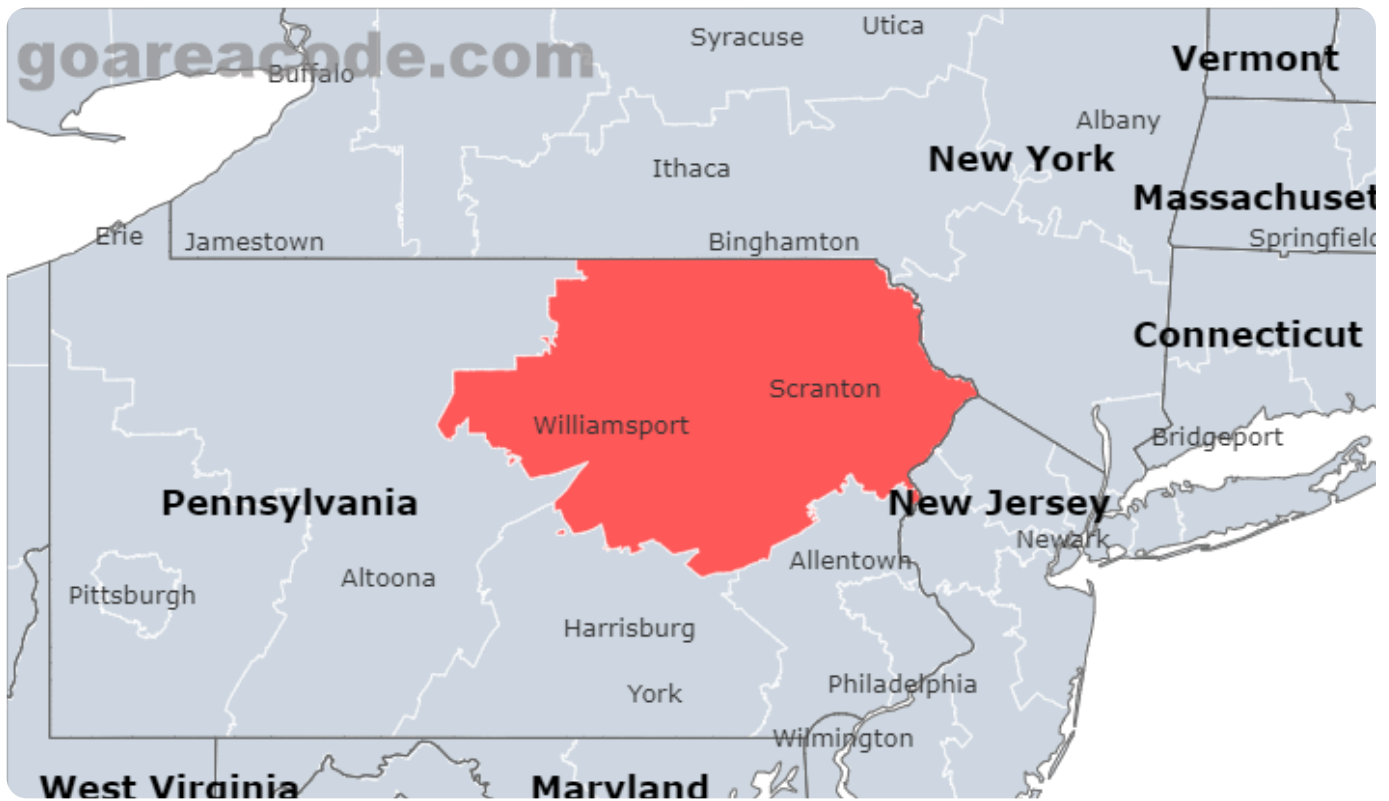

## Select Area Code In Usa

GO

### What are the 272 Area Code?

272 Area Code is located in Pennsylvania State, Major Cities including Scranton, Hazleton, Williamsport, The Time Zone is ( GMT -05:00 ),The Phone Number Prefix is 272.

### 272 Area Code Location Map