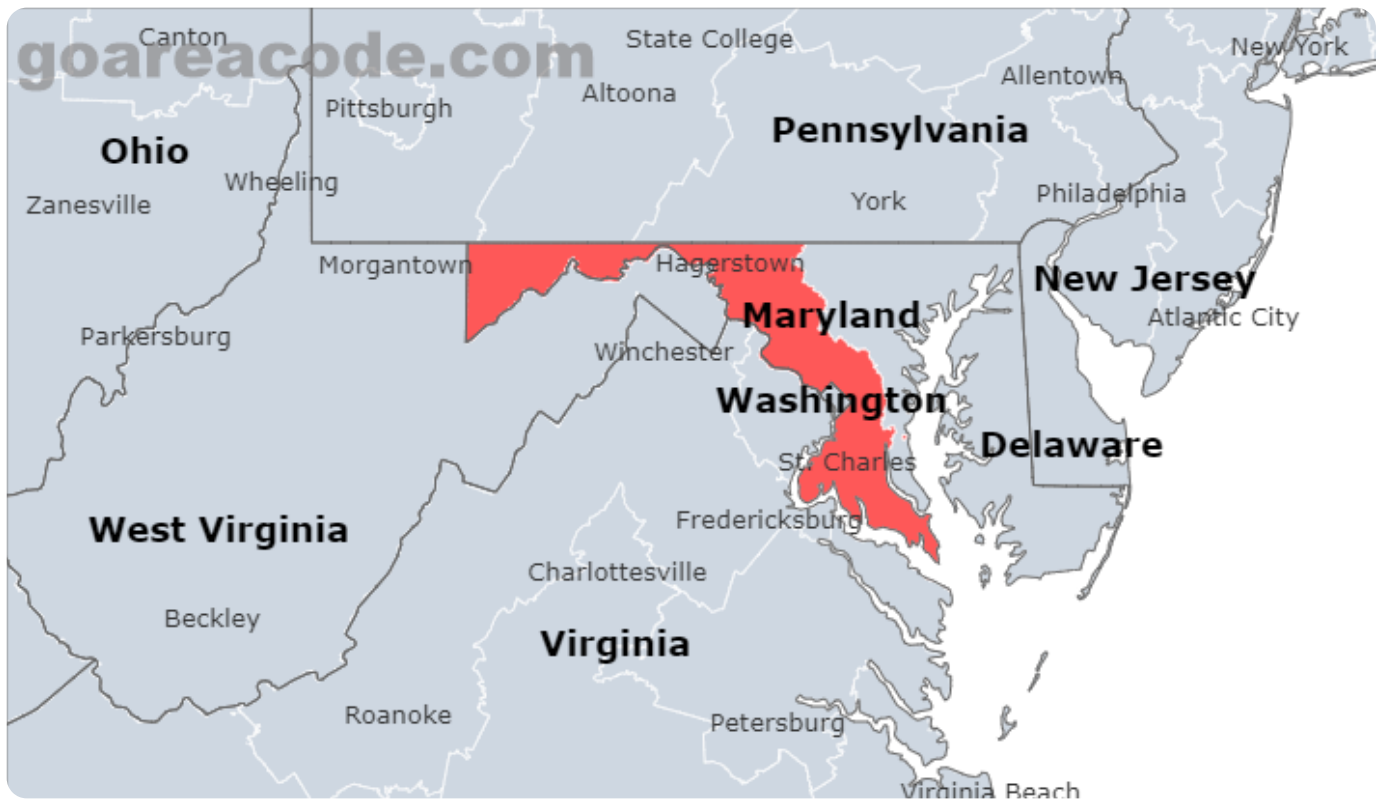

Select Area Code In Usa

GO

301 Area Code

What are the 301 Area Code?

301 Area Code is located in Maryland State, Major Cities including Baltimore, Arlington, Columbia, The Time Zone is (GMT -05:00),The Phone Number Prefix is 301.

301 Area Code Location Map

301 Area Code State & Central Cities & Timezone

State	Maryland
Central Cities	Baltimore, Arlington, Columbia
Central Counties	Montgomery County, Prince Georges County, Frederick County
Timezone(s)	Eastern (GMT -05:00)
Population	4,670,702

301 Area Code Location Time Right Now

301 Area Code Current time is: 09:52 PM

115 Cities included by the 301 Area Code

Showing the top 50 Cities by Population.

City	# Prefixes	% Prefixes	Population	% of Population
Baltimore, MD	634	42.4%	585,708	12.5%
Arlington, VA	486	32.5%	238,643	5.1%
Columbia, MD	81	5.4%	104,681	2.2%