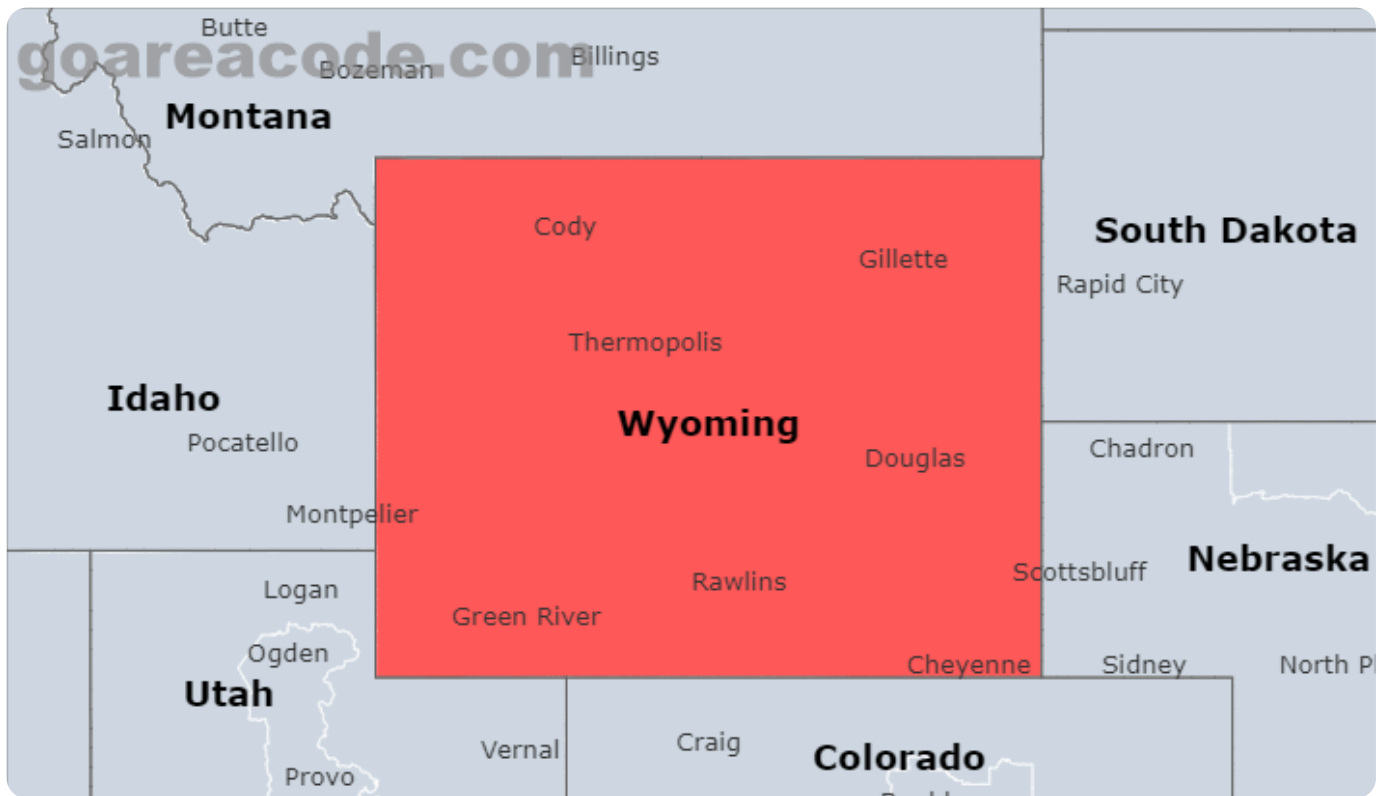

Select Area Code In Usa

GO

307 Area Code

What are the 307 Area Code?

307 Area Code is located in Wyoming State, Major Cities including Cheyenne, Casper, Gillette, The Time Zone is (GMT -07:00),The Phone Number Prefix is 307.

307 Area Code Location Map

307 Area Code State & Central Cities & Timezone

| | |
|------------------|---|
| State | Wyoming |
| Central Cities | Cheyenne, Casper, Gillette |
| Central Counties | Laramie County, Carbon County, Natrona County |
| Timezone(s) | Mountain (GMT -07:00) |
| Population | 576,851 |

307 Area Code Location Time Right Now

307 Area Code Current time is: 07:52 PM

97 Cities included by the 307 Area Code

Showing the top 50 Cities by Population.

| City | # Prefixes | % Prefixes | Population | % of Population |
|--------------|------------|------------|------------|-----------------|
| Cheyenne, WY | 56 | 9.4% | 65,132 | 11.3% |
| Casper, WY | 37 | 6.2% | 59,038 | 10.2% |
| Gillette, WY | 23 | 3.9% | 33,403 | 5.8% |