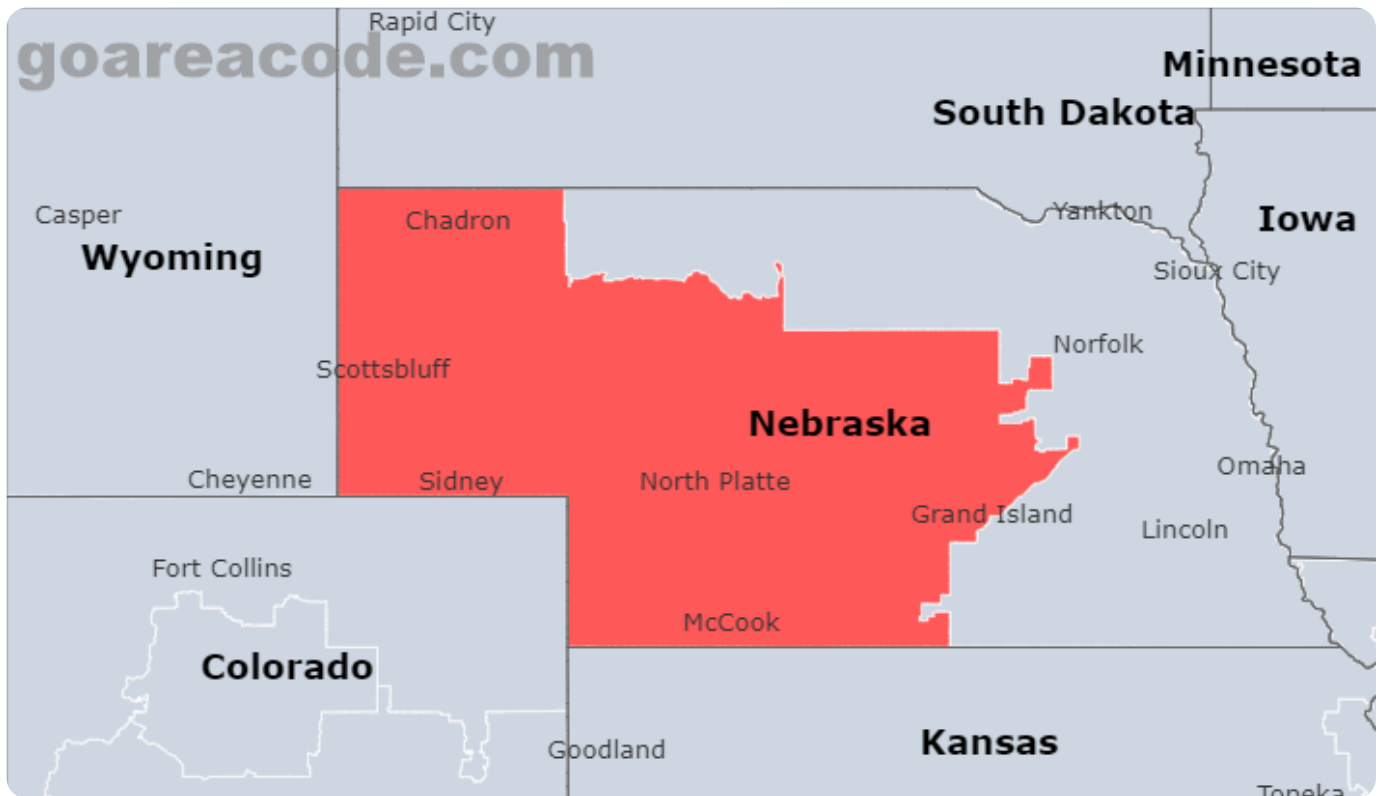

Select Area Code In Usa

GO

308 Area Code

What are the 308 Area Code?

308 Area Code is located in Nebraska State, Major Cities including Grand Island, Kearney, North Platte, The Time Zone is (GMT -06:00),The Phone Number Prefix is 308.

308 Area Code Location Map

308 Area Code State & Central Cities & Timezone

State	Nebraska
Central Cities	Grand Island, Kearney, North Platte
Central Counties	Hall County, Buffalo County, Scotts Bluff County
Timezone(s)	Central (GMT -06:00) Mountain (GMT -07:00)
Population	390,731

308 Area Code Location Time Right Now

308 Area Code Current time is: 08:52 PM

174 Cities included by the 308 Area Code

Showing the top 50 Cities by Population.

City	# Prefixes	% Prefixes	Population	% of Population
Grand Island, NE	35	5.9%	53,131	13.6%
Kearney, NE	40	6.7%	33,790	8.6%