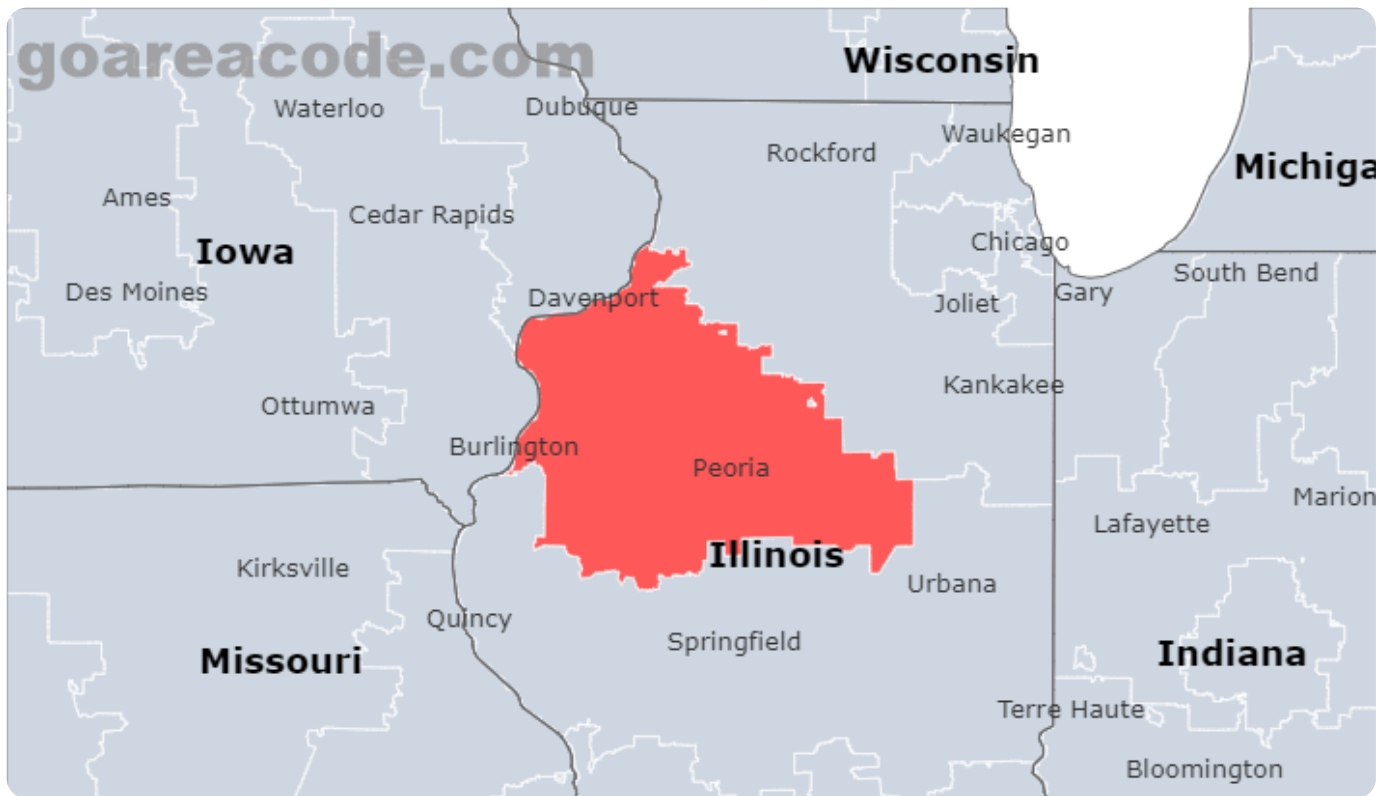

## Select Area Code In Usa

GO

## 309 Area Code

### What are the 309 Area Code?

309 Area Code is located in Illinois State, Major Cities including Peoria, Bloomington, Normal, The Time Zone is ( GMT -06:00 ),The Phone Number Prefix is 309.

### 309 Area Code Location Map