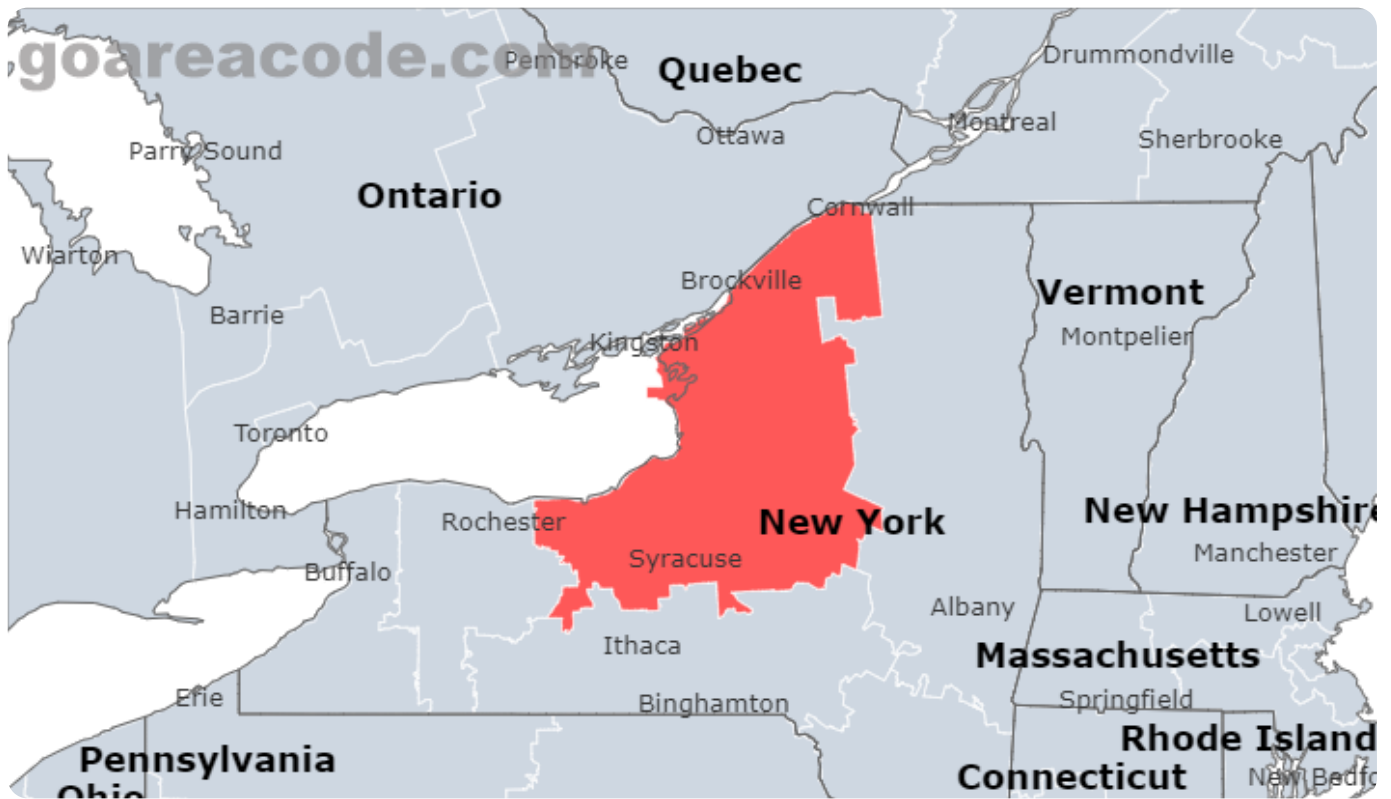

Select Area Code In Usa

GO

315 Area Code

What are the 315 Area Code?

315 Area Code is located in New York State, Major Cities including Syracuse, Utica, Rome, The Time Zone is (GMT -05:00),The Phone Number Prefix is 315.

315 Area Code Location Map

315 Area Code State & Central Cities & Timezone

State	New York
Central Cities	Syracuse, Utica, Rome
Central Counties	Onondaga County, Oneida County, Jefferson County
Timezone(s)	Eastern (GMT -05:00)
Population	1,655,557

315 Area Code Location Time Right Now

315 Area Code Current time is: 09:53 PM

175 Cities included by the 315 Area Code

Showing the top 50 Cities by Population.

City	# Prefixes	% Prefixes	Population	% of Population
Syracuse, NY	217	24.0%	148,620	9.0%
Utica, NY	64	7.1%	65,283	3.9%
Rome, NY	23	2.5%	32,127	1.9%