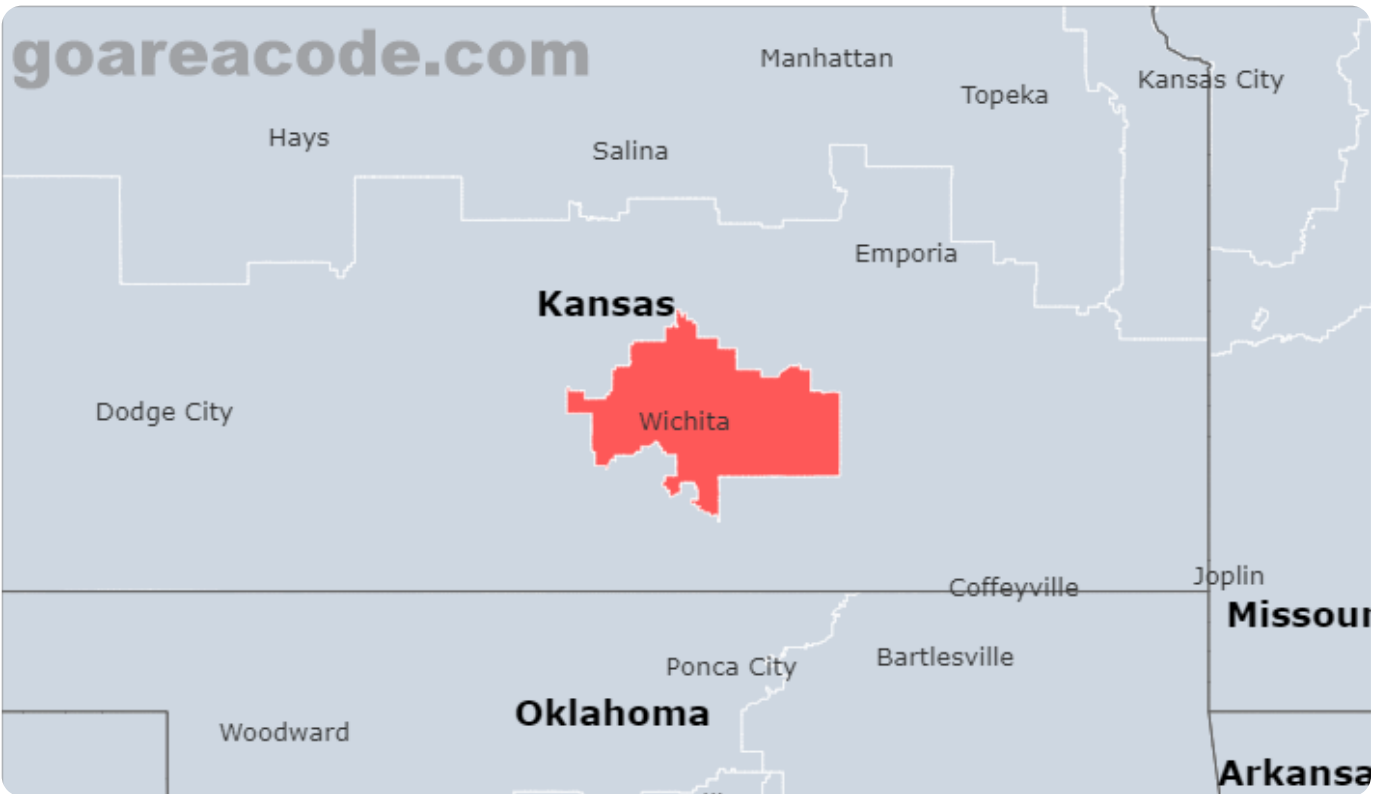

## Select Area Code In Usa

GO

## 316 Area Code

### What are the 316 Area Code?

316 Area Code is located in Kansas State, Major Cities including Wichita, Derby, Newton, The Time Zone is ( GMT -06:00 ),The Phone Number Prefix is 316.

### 316 Area Code Location Map