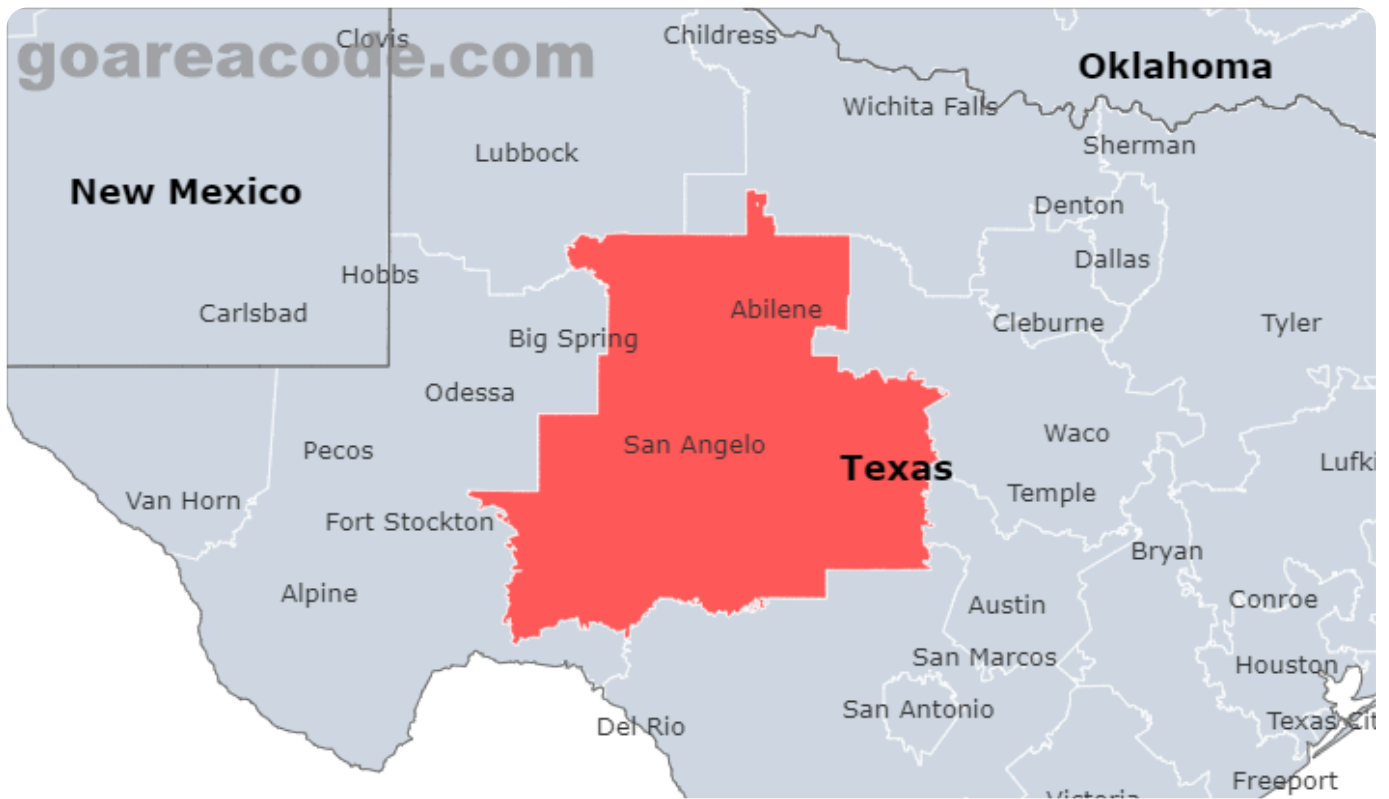

Select Area Code In Usa

GO

325 Area Code

What are the 325 Area Code?

325 Area Code is located in Texas State, Major Cities including El Paso, Abilene, San Angelo, The Time Zone is (GMT -06:00),The Phone Number Prefix is 325.

325 Area Code Location Map

325 Area Code State & Central Cities & Timezone

State	Texas
Central Cities	El Paso, Abilene, San Angelo
Central Counties	Taylor County, Tom Green County, Brown County
Timezone(s)	Central (GMT -06:00) Mountain (GMT -07:00)
Population	614,998

325 Area Code Location Time Right Now

325 Area Code Current time is: 08:53 PM

100 Cities included by the 325 Area Code

Showing the top 50 Cities by Population.

City	# Prefixes	% Prefixes	Population	% of Population
El Paso, TX	308	61.4%	678,815	110.4%
Abilene, TX	77	15.3%	125,182	20.4%