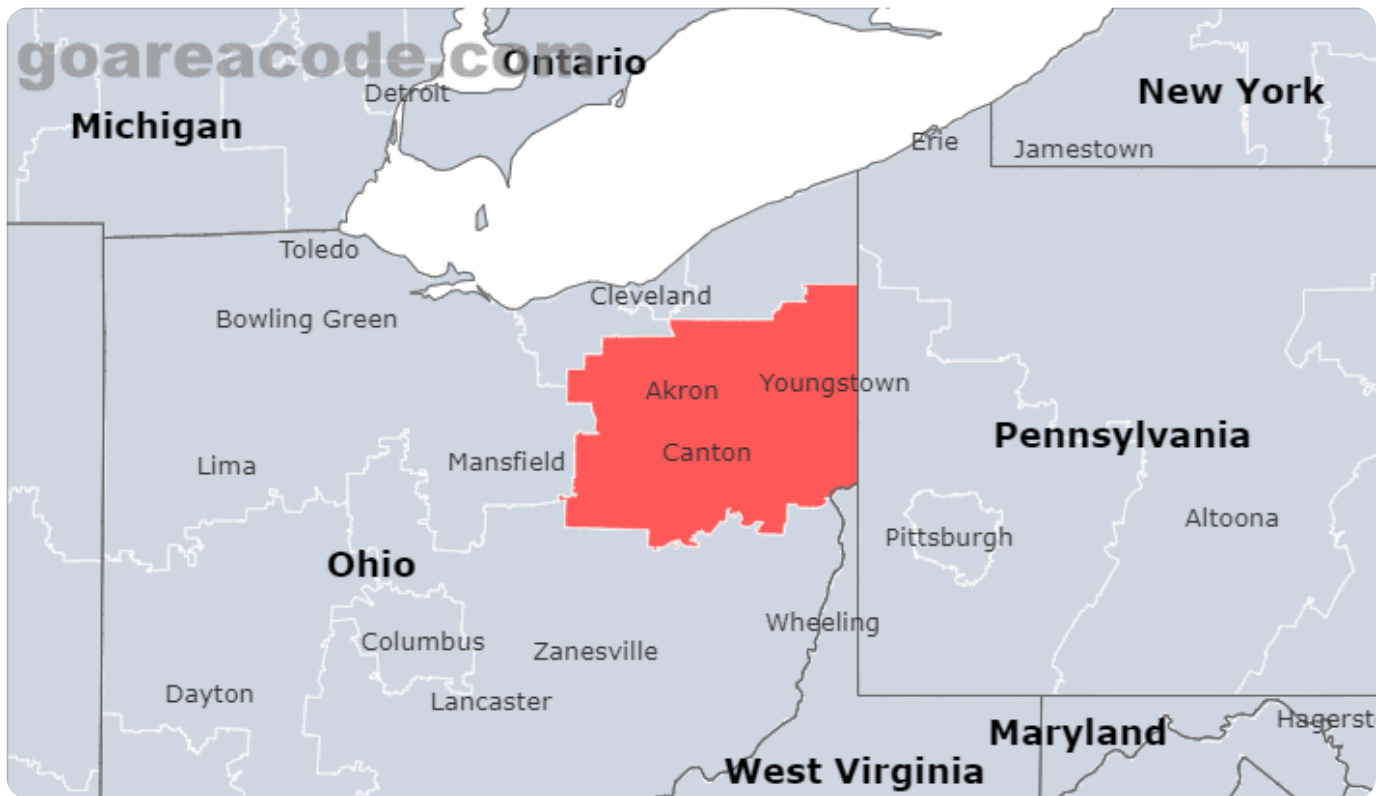

Select Area Code In Usa

GO

330 Area Code

What are the 330 Area Code?

330 Area Code is located in Ohio State, Major Cities including Akron, Canton, Youngstown, The Time Zone is (GMT -05:00),The Phone Number Prefix is 330.

330 Area Code Location Map

330 Area Code State & Central Cities & Timezone

State	Ohio
Central Cities	Akron, Canton, Youngstown
Central Counties	Summit County, Stark County, Mahoning County
Timezone(s)	Eastern (GMT -05:00)
Population	2,138,360

330 Area Code Location Time Right Now

330 Area Code Current time is: 09:53 PM

123 Cities included by the 330 Area Code

Showing the top 50 Cities by Population.

City	# Prefixes	% Prefixes	Population	% of Population
Akron, OH	289	31.7%	190,469	8.9%
Canton, OH	119	13.0%	70,872	3.3%
Youngstown, OH	111	12.2%	60,068	2.8%