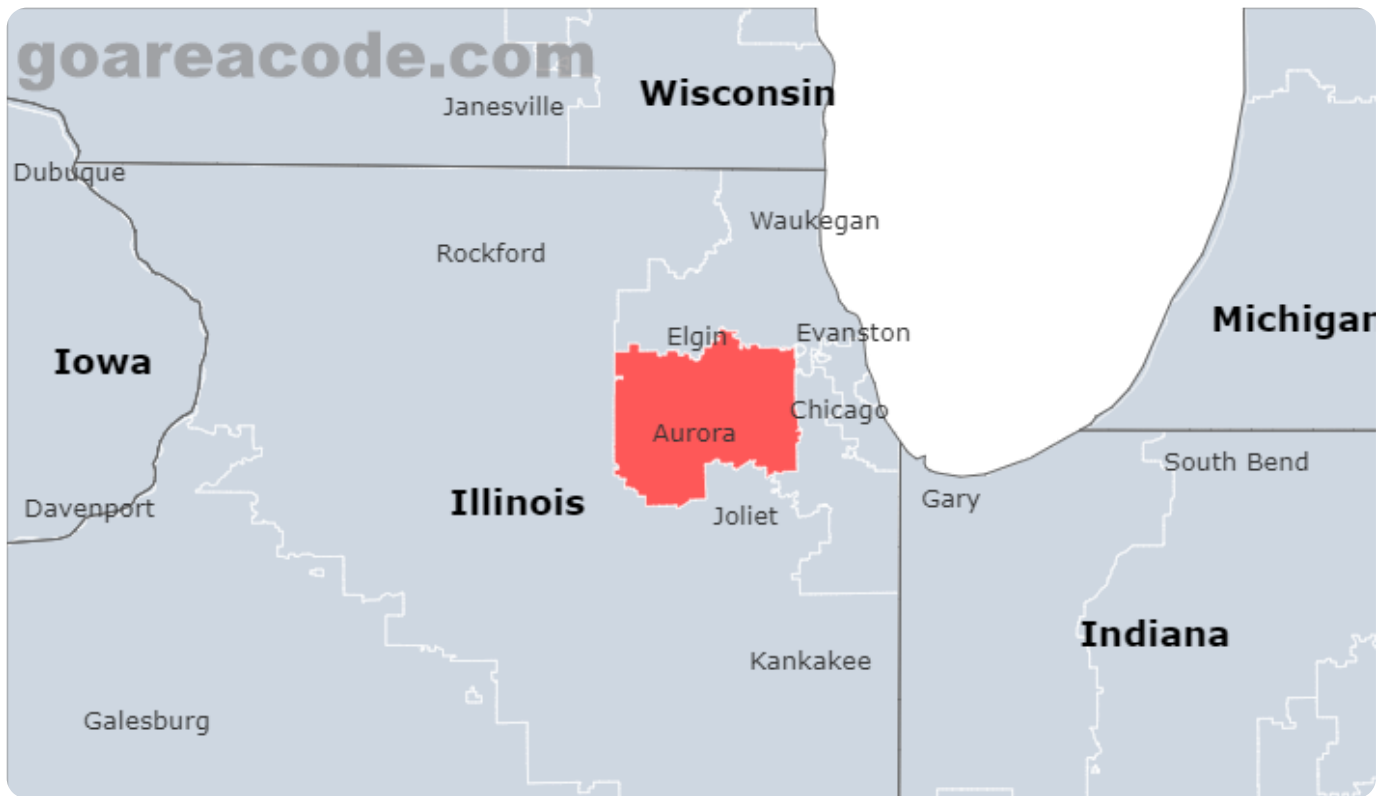

Select Area Code In Usa

GO

331 Area Code

What are the 331 Area Code?

331 Area Code is located in Illinois State, Major Cities including Aurora, Naperville, Bolingbrook, The Time Zone is (GMT -06:00),The Phone Number Prefix is 331.

331 Area Code Location Map

331 Area Code State & Central Cities & Timezone

| | |
|------------------|--|
| State | Illinois |
| Central Cities | Aurora, Naperville, Bolingbrook |
| Central Counties | Dupage County, Kane County, Kendall County |
| Timezone(s) | Central (GMT -06:00) |
| Population | 7,553,164 |

331 Area Code Location Time Right Now

331 Area Code Current time is: 08:53 PM

31 Cities included by the 331 Area Code

| City | # Prefixes | % Prefixes | Population | % of Population |
|-----------------|------------|------------|------------|-----------------|
| Aurora, IL | 93 | 31.1% | 180,542 | 2.4% |
| Naperville, IL | 97 | 32.4% | 149,540 | 2.0% |
| Bolingbrook, IL | 22 | 7.4% | 73,922 | 1.0% |
| Wheaton, IL | 32 | 10.7% | 53,970 | 0.7% |