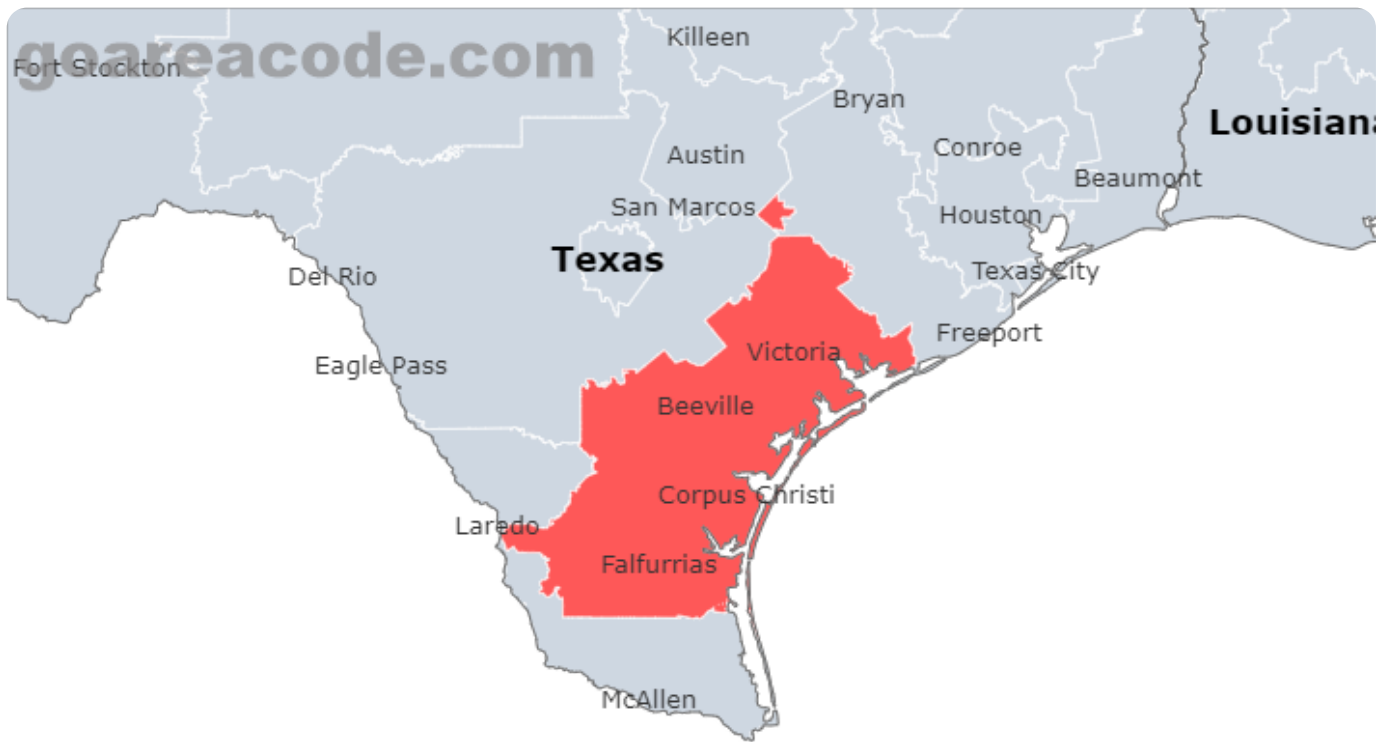

361 Area Code State & Central Cities & Timezone

State	Texas
Central Cities	Corpus Christi, Victoria, Kingsville
Central Counties	Nueces County, San Patricio County, Victoria County
Timezone(s)	Central (GMT -06:00)
Population	1,193,813

361 Area Code Location Time Right Now

361 Area Code Current time is: 08:54 PM

63 Cities included by the 361 Area Code

Showing the top 50 Cities by Population.

City	# Prefixes	% Prefixes	Population	% of Population
Corpus Christi, TX	186	32.0%	317,863	26.6%
Victoria, TX	39	6.7%	65,534	5.5%
Kingsville, TX	17	2.9%	25,402	2.1%