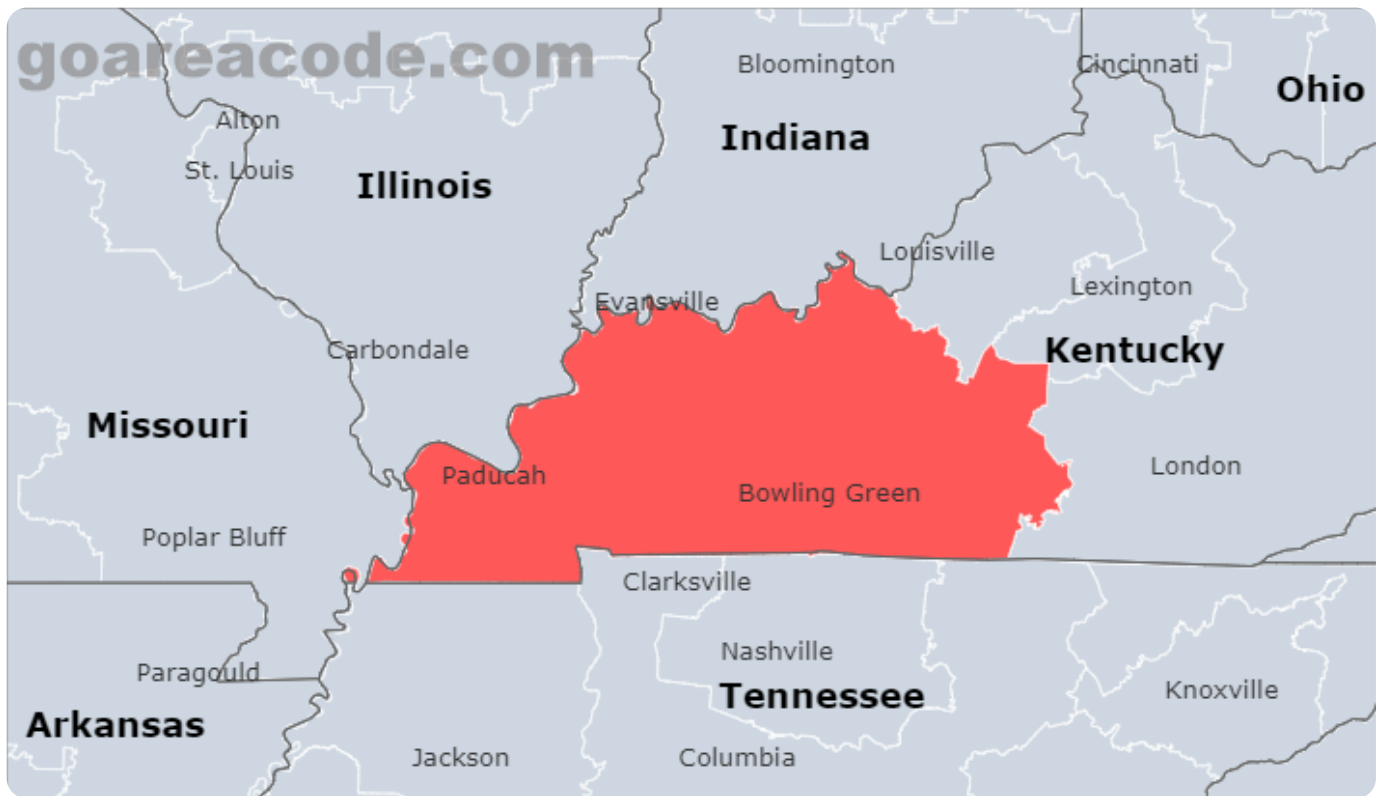

Select Area Code In Usa

GO

364 Area Code

What are the 364 Area Code?

364 Area Code is located in Kentucky State, Major Cities including Bowling Green, Owensboro, Elizabethtown, The Time Zone is (GMT -06:00),The Phone Number Prefix is 364.

364 Area Code Location Map

364 Area Code State & Central Cities & Timezone

State	Kentucky
Central Cities	Bowling Green, Owensboro, Elizabethtown
Central Counties	Warren County, Daviess County, Hardin County
Timezone(s)	Central (GMT -06:00) Eastern (GMT -05:00)
Population	844,067

364 Area Code Location Time Right Now

364 Area Code Current time is: 08:55 PM

42 Cities included by the 364 Area Code

City	# Prefixes	% Prefixes	Population	% of Population
Bowling Green, KY	51	66.2%	72,294	8.6%
Owensboro, KY	57	74.0%	60,183	7.1%
Elizabethtown, KY	33	42.9%	31,394	3.7%