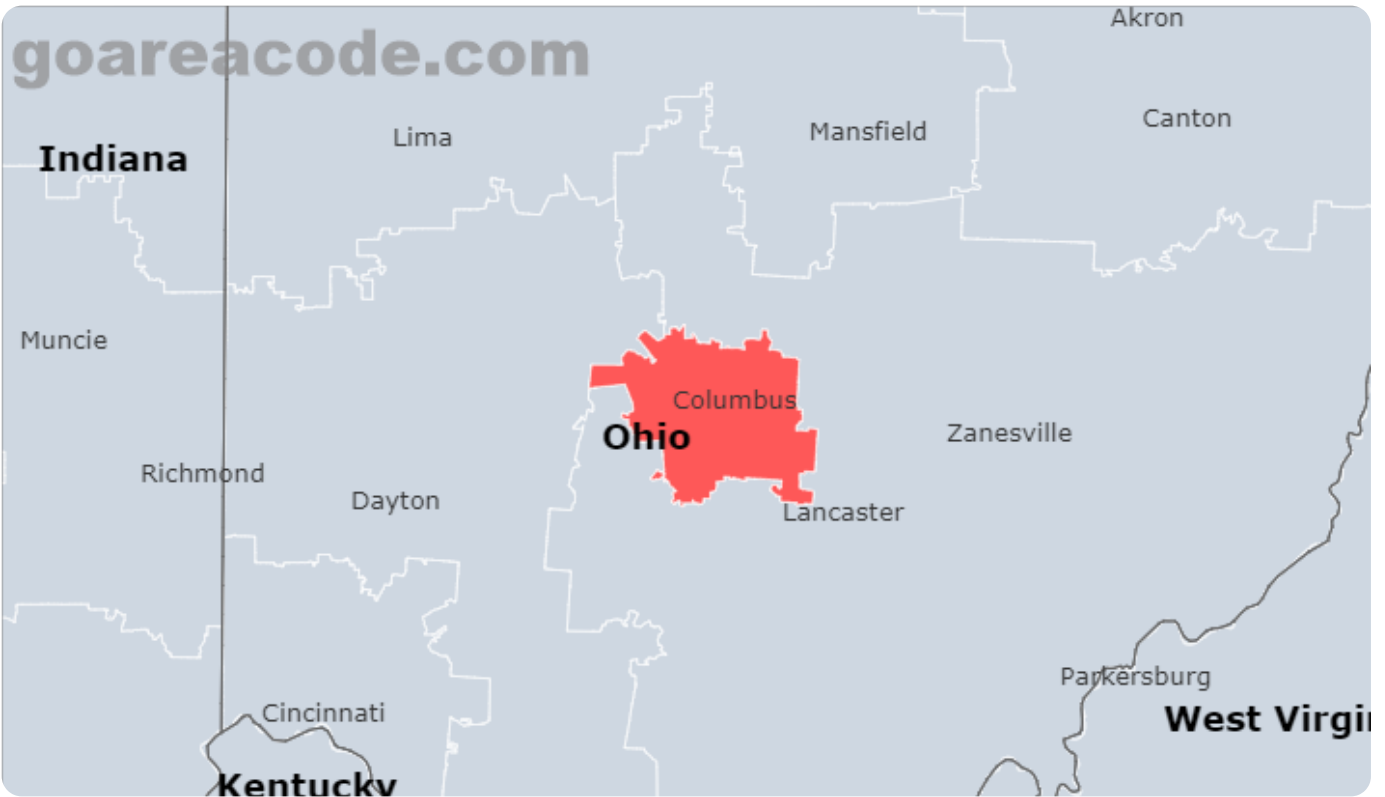

Select Area Code In Usa

GO

380 Area Code

What are the 380 Area Code?

380 Area Code is located in Ohio State, Major Cities including Columbus, Dublin, Grove City, The Time Zone is (GMT -05:00),The Phone Number Prefix is 380.

380 Area Code Location Map

380 Area Code State & Central Cities & Timezone

State	Ohio
Central Cities	Columbus, Dublin, Grove City
Central Counties	Franklin County, Delaware County, Madison County
Timezone(s)	Eastern (GMT -05:00)
Population	1,799,215

380 Area Code Location Time Right Now

380 Area Code Current time is: 09:55 PM

12 Cities included by the 380 Area Code

City	# Prefixes	% Prefixes	Population	% of Population
Columbus, OH	693	700.0%	905,748	50.3%
Dublin, OH	40	40.4%	49,328	2.7%
Grove City, OH	14	14.1%	41,252	2.3%
Westerville, OH	21	21.2%	39,190	2.2%