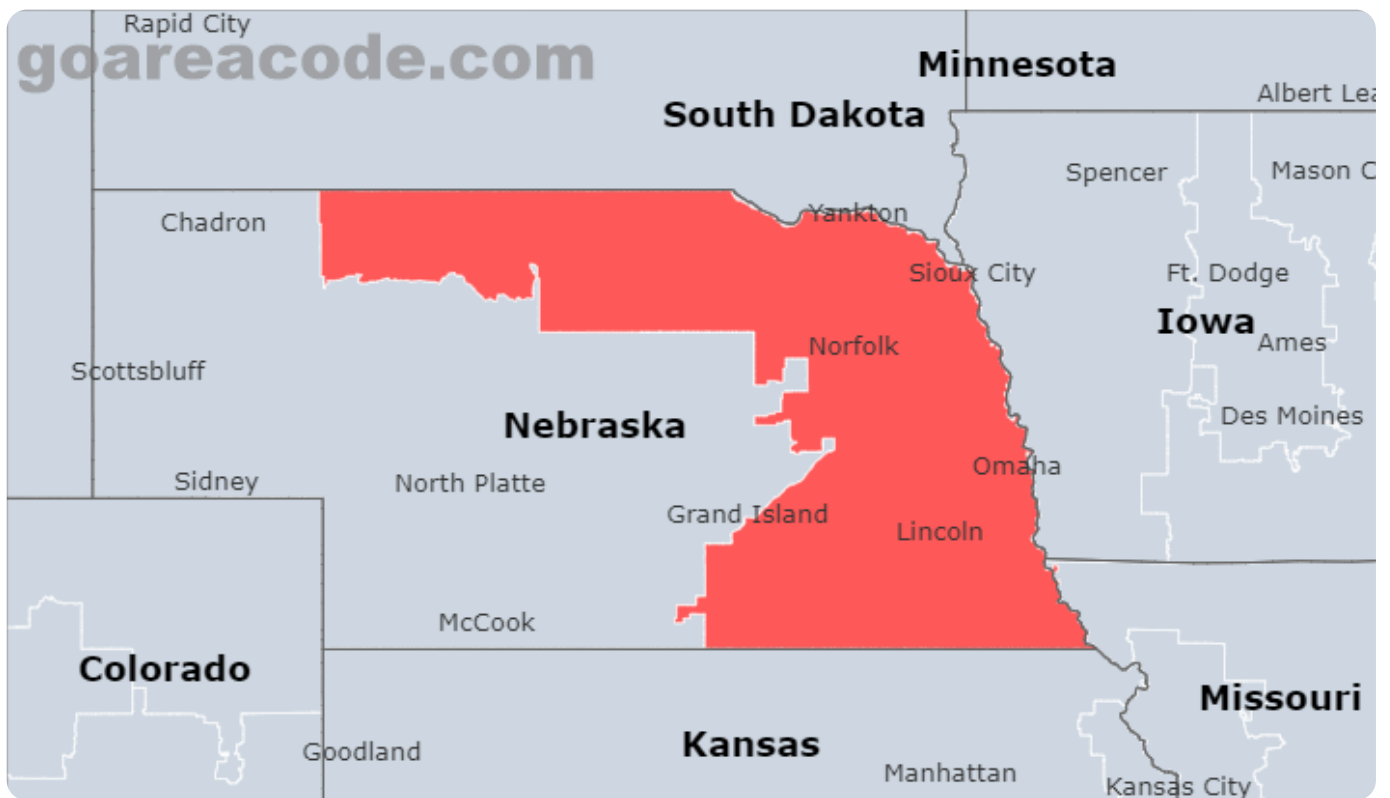

Select Area Code In Usa

GO

402 Area Code

What are the 402 Area Code?

402 Area Code is located in Nebraska State, Major Cities including Omaha, Lincoln, Bellevue, The Time Zone is (GMT -06:00),The Phone Number Prefix is 402.

402 Area Code Location Map

402 Area Code State & Central Cities & Timezone

State	Nebraska
Central Cities	Omaha, Lincoln, Bellevue
Central Counties	Douglas County, Lancaster County, Sarpy County
Timezone(s)	Central (GMT -06:00)
Population	1,666,764

402 Area Code Location Time Right Now

402 Area Code Current time is: 08:55 PM

286 Cities included by the 402 Area Code

Showing the top 50 Cities by Population.

City	# Prefixes	% Prefixes	Population	% of Population
Omaha, NE	311	33.7%	486,051	29.2%
Lincoln, NE	103	11.2%	291,082	17.5%
Bellevue, NE	20	2.2%	64,176	3.9%