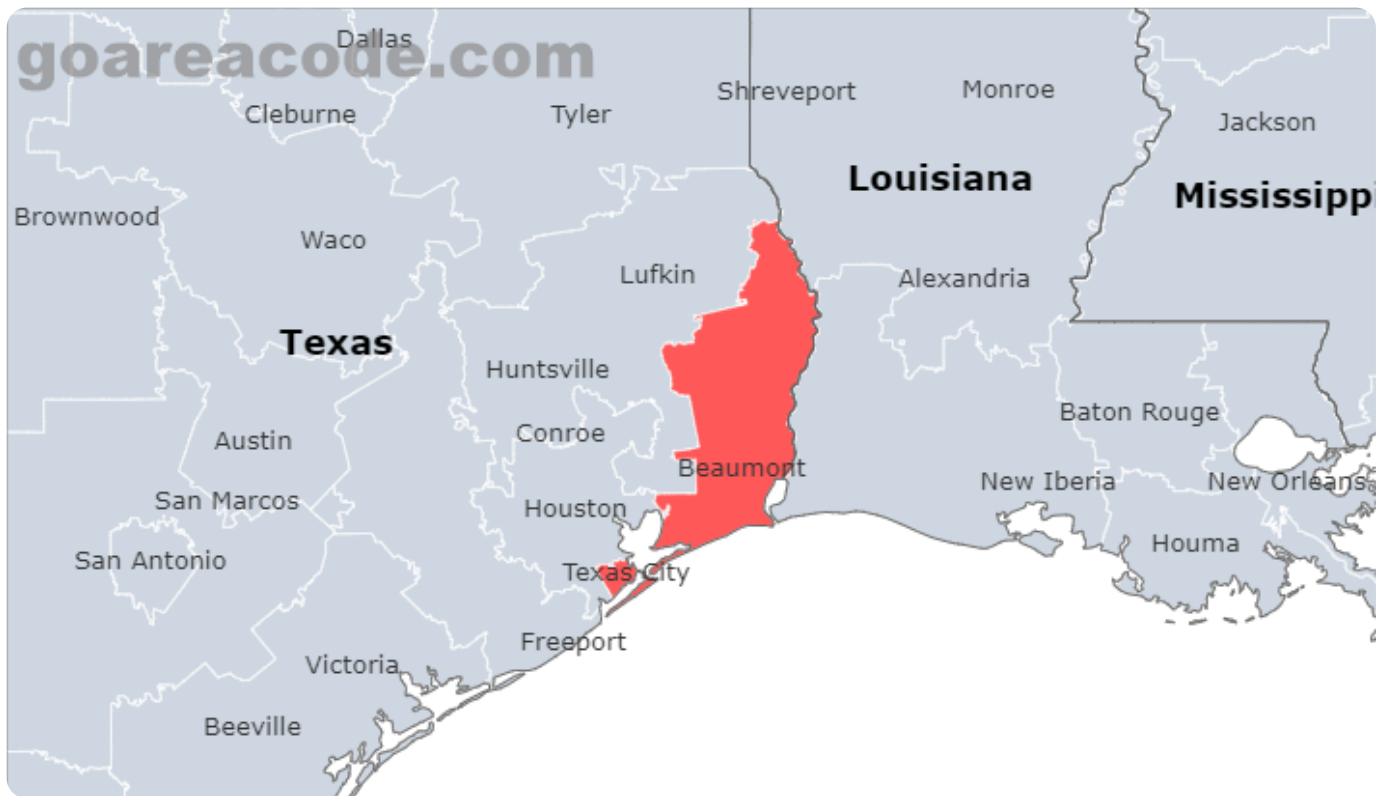

409 Area Code State & Central Cities & Timezone

State	Texas
Central Cities	Beaumont, League City, Port Arthur
Central Counties	Jefferson County, Galveston County, Orange County
Timezone(s)	Central (GMT -06:00)
Population	985,357

409 Area Code Location Time Right Now

409 Area Code Current time is: 08:55 PM

48 Cities included by the 409 Area Code

City	# Prefixes	% Prefixes	Population	% of Population
Beaumont, TX	117	23.9%	115,282	11.7%
League City, TX	16	3.3%	114,392	11.6%
Port Arthur, TX	31	6.3%	56,039	5.7%
Galveston, TX	56	11.5%	53,695	5.4%