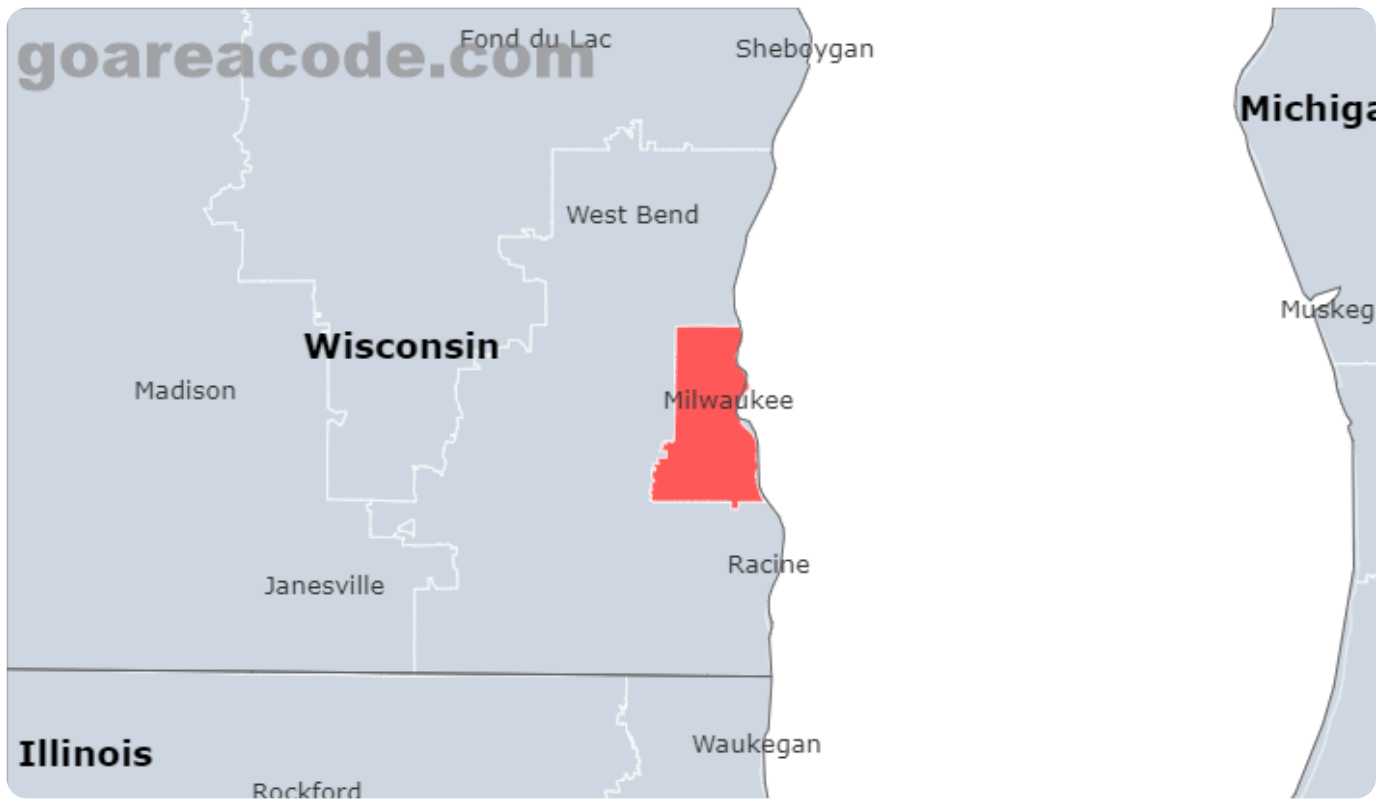

Select Area Code In Usa

GO

414 Area Code

What are the 414 Area Code?

414 Area Code is located in Wisconsin State, Major Cities including Milwaukee, Waukesha, Brookfield, The Time Zone is (GMT -06:00),The Phone Number Prefix is 414.

414 Area Code Location Map

414 Area Code State & Central Cities & Timezone

State	Wisconsin
Central Cities	Milwaukee, Waukesha, Brookfield
Central Counties	Milwaukee County, Waukesha County
Timezone(s)	Central (GMT -06:00)
Population	1,346,467

414 Area Code Location Time Right Now

414 Area Code Current time is: 08:56 PM

12 Cities included by the 414 Area Code

City	# Prefixes	% Prefixes	Population	% of Population
Milwaukee, WI	568	101.2%	577,222	42.9%
Waukesha, WI	74	13.2%	71,158	5.3%
Brookfield, WI	29	5.2%	41,464	3.1%
New Berlin, WI	10	1.8%	40,451	3.0%