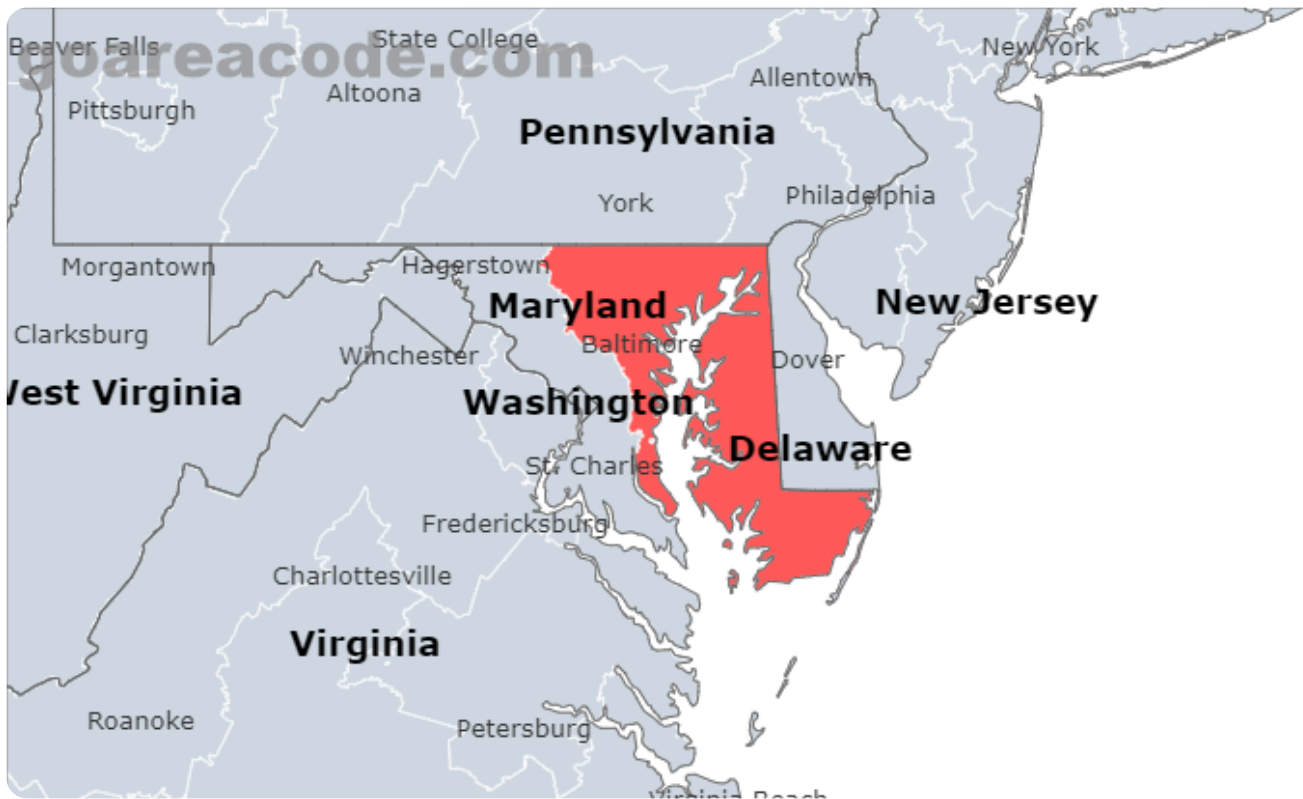

Select Area Code In Usa

GO

443 Area Code

What are the 443 Area Code?

443 Area Code is located in Maryland State, Major Cities including Baltimore, Columbia, Ellicott City, The Time Zone is (GMT -05:00),The Phone Number Prefix is 443.

443 Area Code Location Map

443 Area Code State & Central Cities & Timezone

State	Maryland
Central Cities	Baltimore, Columbia, Ellicott City
Central Counties	Baltimore City County, Baltimore County, Anne Arundel County
Timezone(s)	Eastern (GMT -05:00)
Population	4,311,435

443 Area Code Location Time Right Now

443 Area Code Current time is: 09:56 PM

96 Cities included by the 443 Area Code

Showing the top 50 Cities by Population.

City	# Prefixes	% Prefixes	Population	% of Population
Baltimore, MD	634	65.3%	585,708	13.6%
Columbia, MD	81	8.3%	104,681	2.4%
Ellicott City, MD	17	1.8%	75,947	1.8%