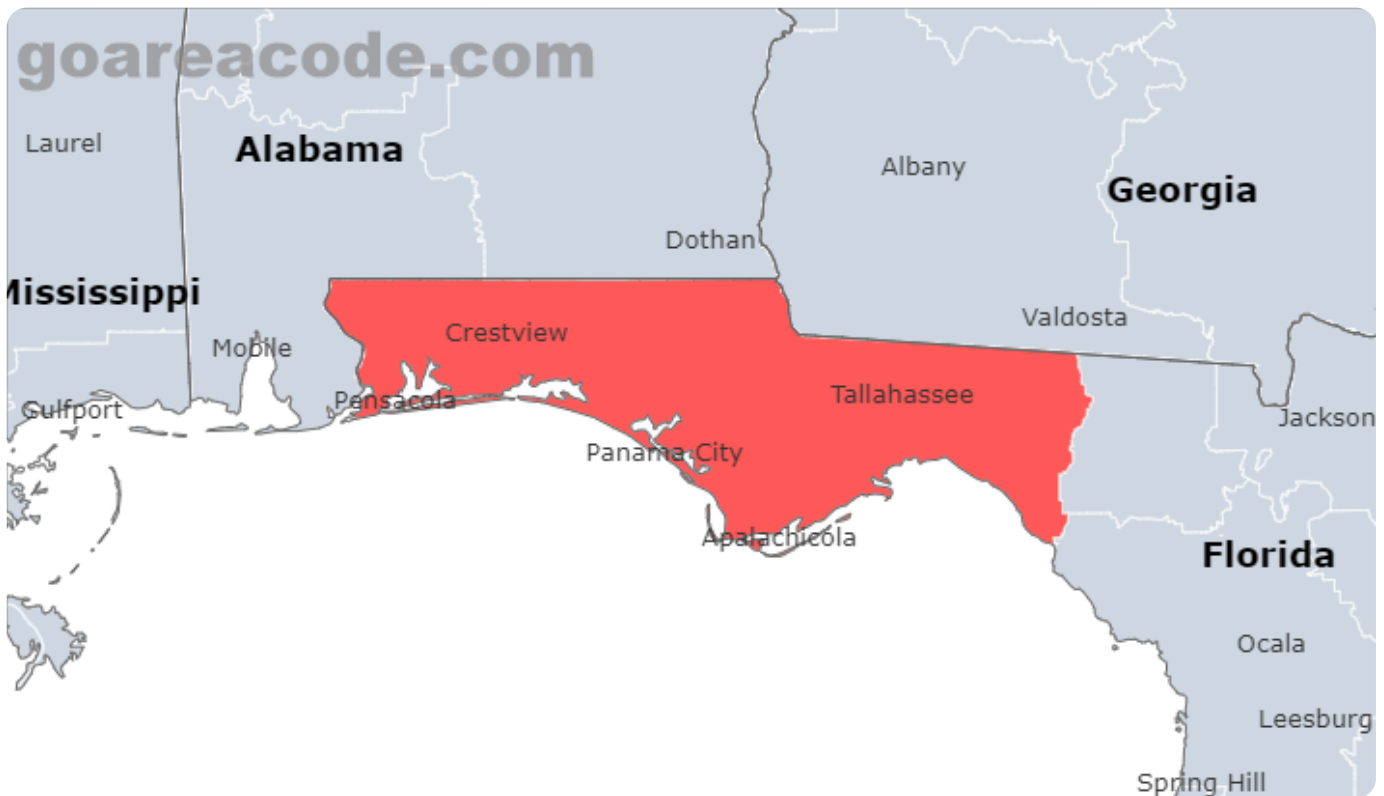

448 Area Code State & Central Cities & Timezone

State	Florida
Central Cities	Tallahassee, Pensacola, Navarre
Central Counties	Escambia County, Leon County, Bay County
Timezone(s)	Central (GMT -06:00) Eastern (GMT -05:00)
Population	1,502,094

448 Area Code Location Time Right Now

448 Area Code Current time is: 08:57 PM

36 Cities included by the 448 Area Code

City	# Prefixes	% Prefixes	Population	% of Population
Tallahassee, FL	170	226.7%	196,169	13.1%
Pensacola, FL	154	205.3%	54,312	3.6%
Navarre, FL	10	13.3%	40,817	2.7%