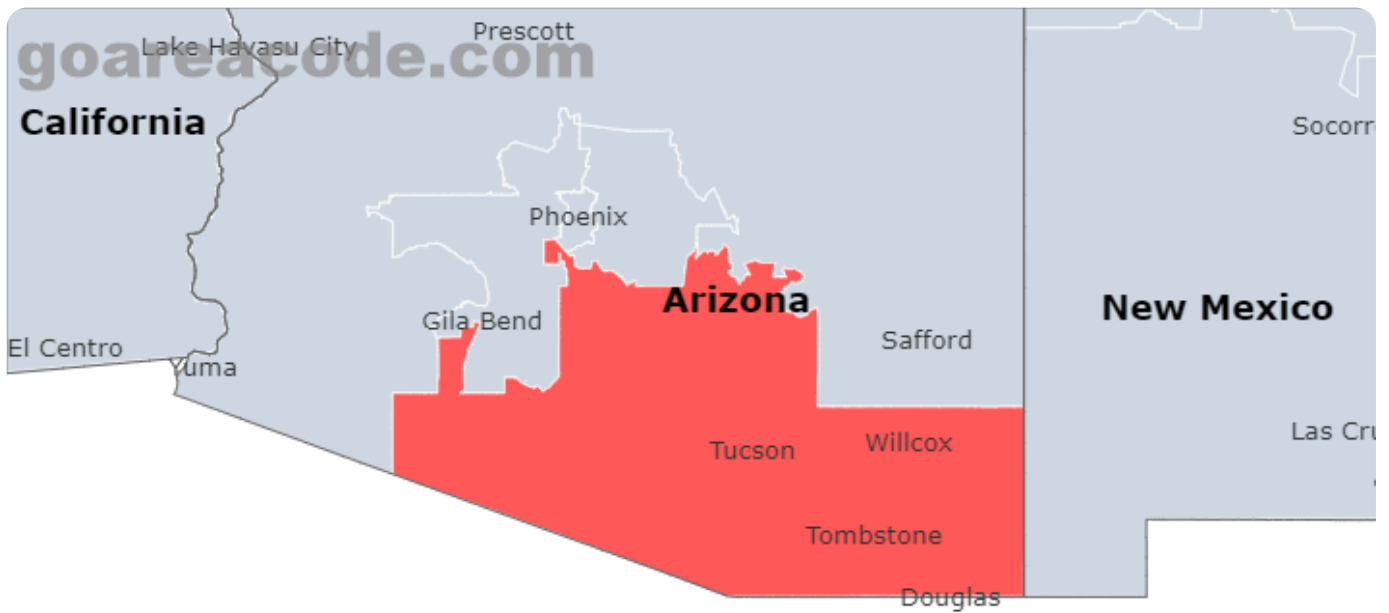

## Select Area Code In Usa

GO

## 520 Area Code

### What are the 520 Area Code?

520 Area Code is located in Arizona State, Major Cities including Phoenix, Tucson, Chandler, The Time Zone is ( GMT -07:00 ),The Phone Number Prefix is 520.

### 520 Area Code Location Map