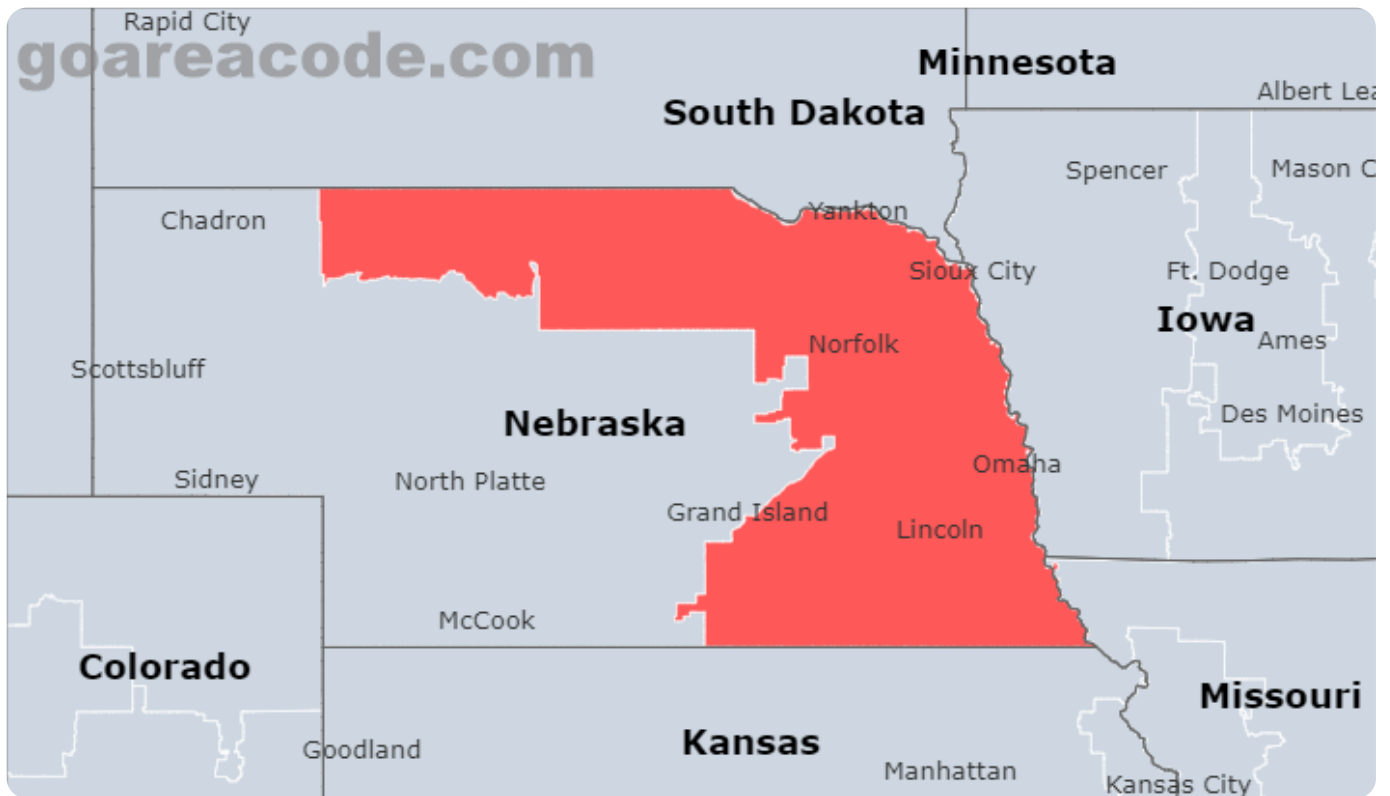

Select Area Code In Usa

GO

531 Area Code

What are the 531 Area Code?

531 Area Code is located in Nebraska State, Major Cities including Omaha, Lincoln, Bellevue, The Time Zone is (GMT -06:00),The Phone Number Prefix is 531.

531 Area Code Location Map

531 Area Code State & Central Cities & Timezone

State	Nebraska
Central Cities	Omaha, Lincoln, Bellevue
Central Counties	Douglas County, Lancaster County, Cass County
Timezone(s)	Central (GMT -06:00)
Population	1,544,431

531 Area Code Location Time Right Now

531 Area Code Current time is: 08:59 PM

85 Cities included by the 531 Area Code

Showing the top 50 Cities by Population.

City	# Prefixes	% Prefixes	Population	% of Population
Omaha, NE	311	162.8%	486,051	31.5%
Lincoln, NE	103	53.9%	291,082	18.8%
Bellevue, NE	20	10.5%	64,176	4.2%