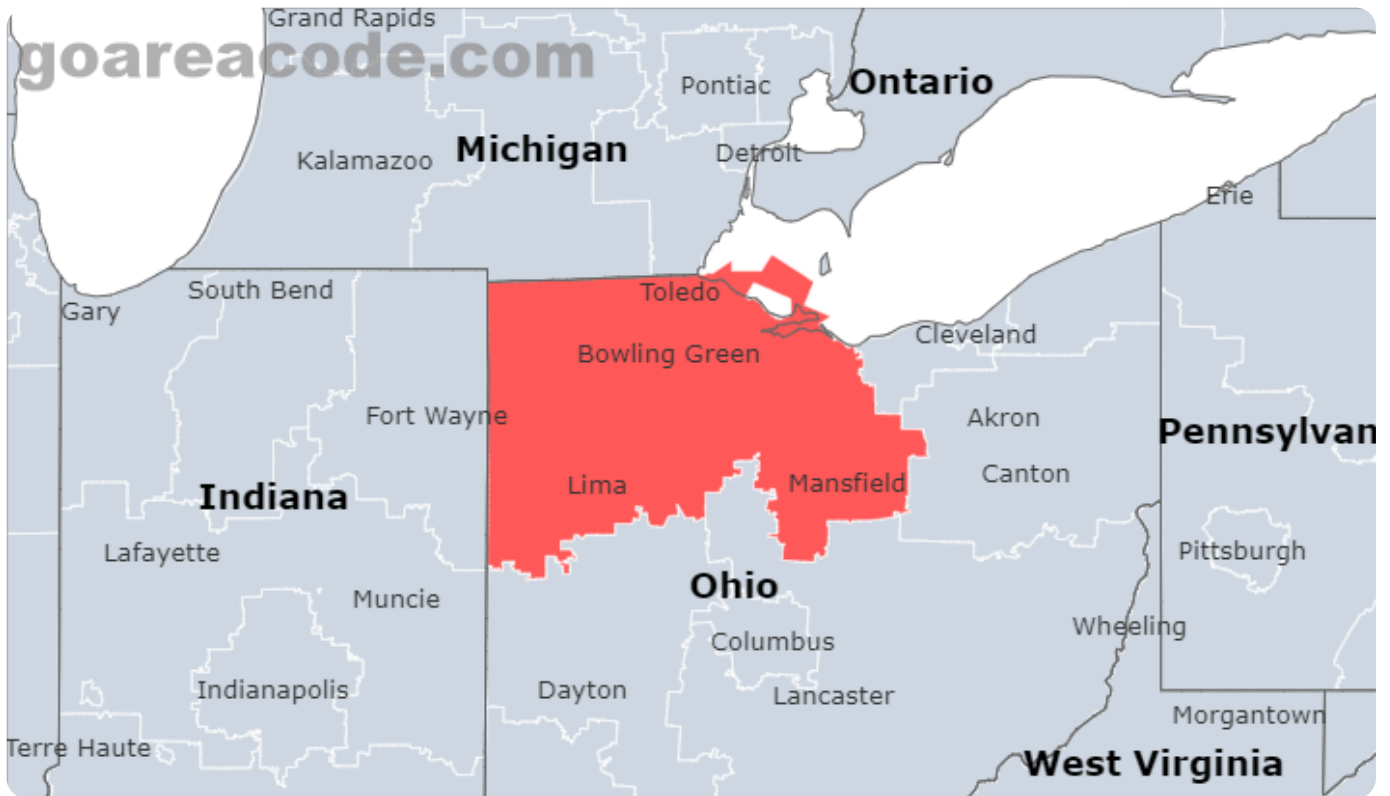

Select Area Code In Usa

GO

567 Area Code

What are the 567 Area Code?

567 Area Code is located in Ohio State, Major Cities including Toledo, Mansfield, Findlay, The Time Zone is (GMT -05:00),The Phone Number Prefix is 567.

567 Area Code Location Map

567 Area Code State & Central Cities & Timezone

State	Ohio
Central Cities	Toledo, Mansfield, Findlay
Central Counties	Lucas County, Richland County, Allen County
Timezone(s)	Eastern (GMT -05:00)
Population	1,994,102

567 Area Code Location Time Right Now

567 Area Code Current time is: 10:00 PM

150 Cities included by the 567 Area Code

Showing the top 50 Cities by Population.

City	# Prefixes	% Prefixes	Population	% of Population
Toledo, OH	230	52.5%	270,871	13.6%
Mansfield, OH	57	13.0%	47,534	2.4%
Findlay, OH	33	7.5%	40,313	2.0%