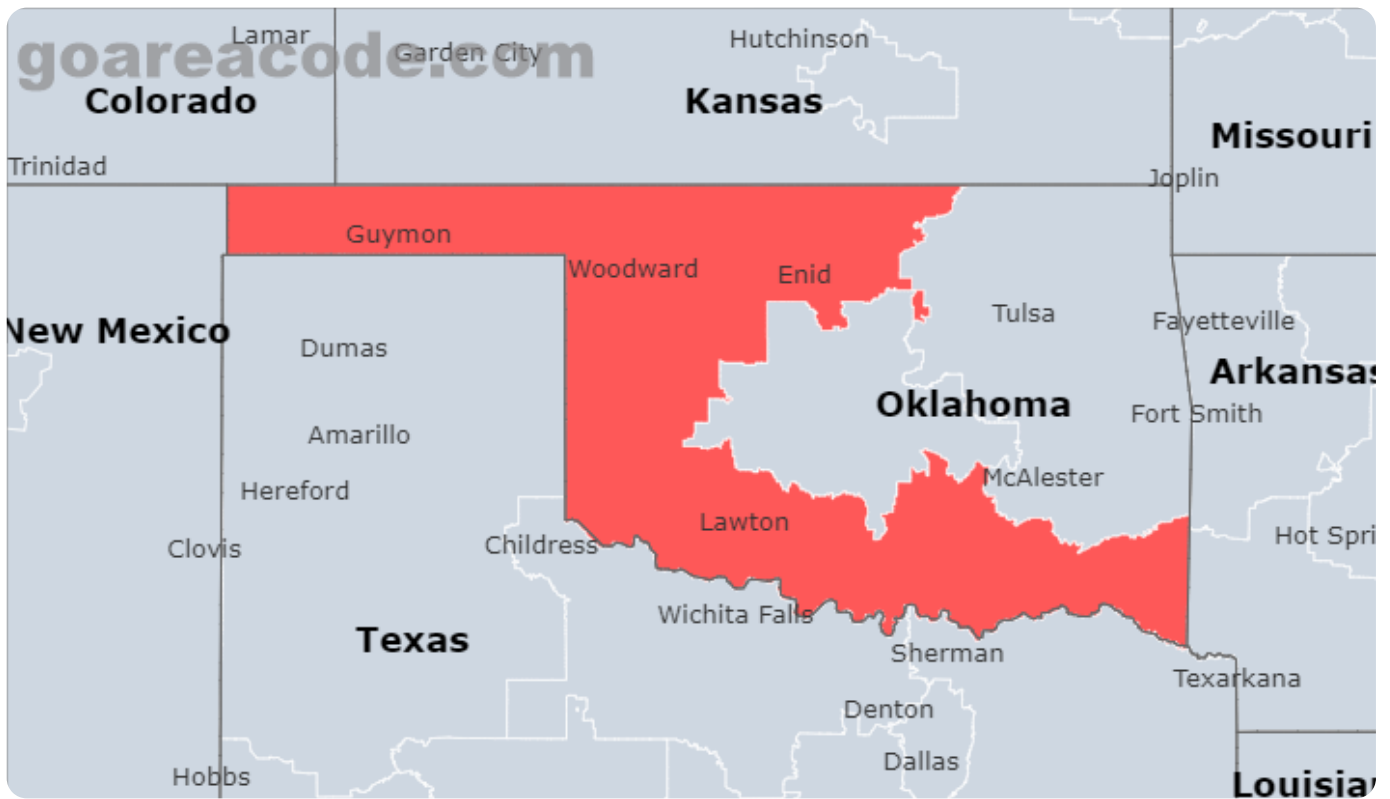

Select Area Code In Usa

GO

580 Area Code

What are the 580 Area Code?

580 Area Code is located in Oklahoma State, Major Cities including Lawton, Enid, Ardmore, The Time Zone is (GMT -06:00),The Phone Number Prefix is 580.

580 Area Code Location Map

580 Area Code State & Central Cities & Timezone

State	Oklahoma
Central Cities	Lawton, Enid, Ardmore
Central Counties	Comanche County, Garfield County, Carter County
Timezone(s)	Central (GMT -06:00)
Population	1,128,025

580 Area Code Location Time Right Now

580 Area Code Current time is: 09:00 PM

240 Cities included by the 580 Area Code

Showing the top 50 Cities by Population.

City	# Prefixes	% Prefixes	Population	% of Population
Lawton, OK	44	4.8%	90,381	8.0%
Enid, OK	30	3.3%	51,308	4.5%
Ardmore, OK	21	2.3%	24,725	2.2%