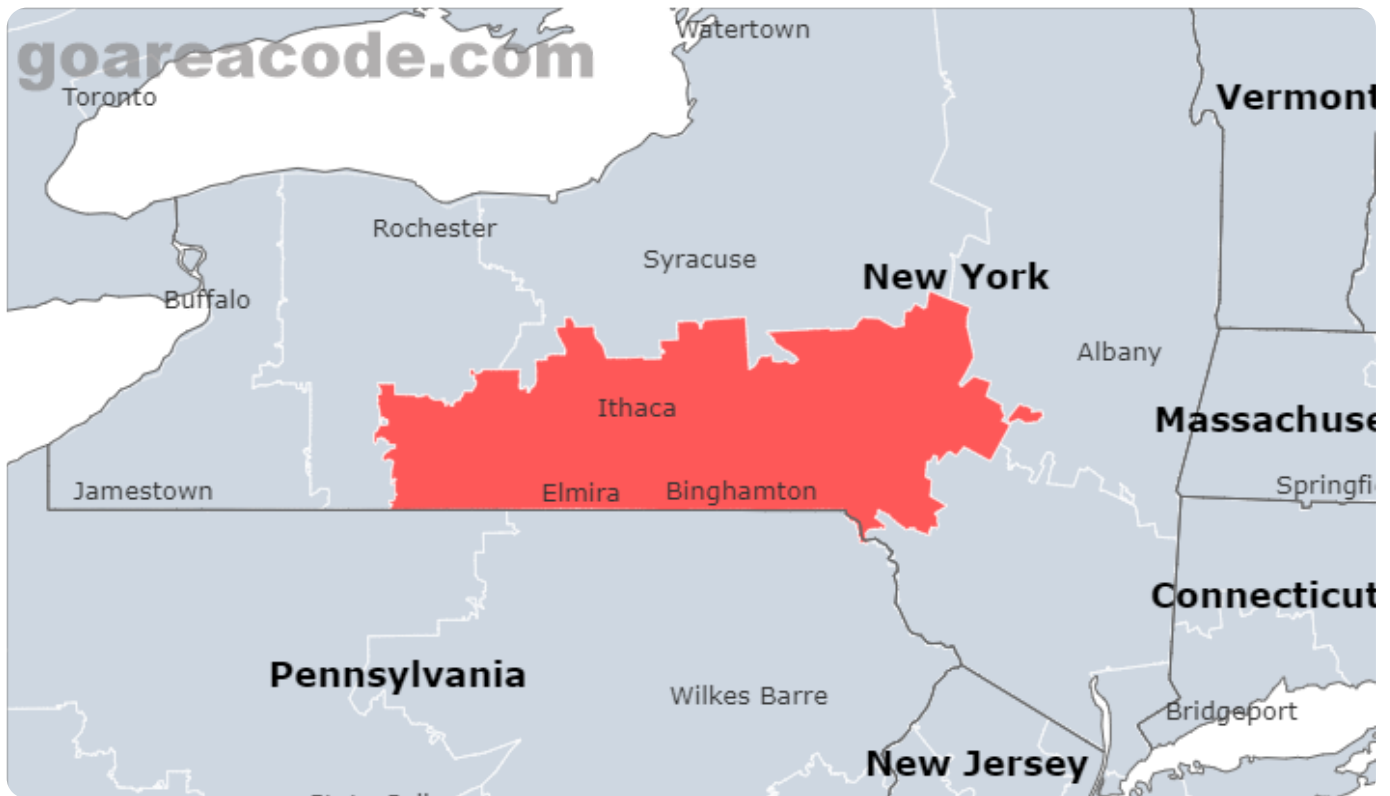

Select Area Code In Usa

GO

607 Area Code

What are the 607 Area Code?

607 Area Code is located in New York State, Major Cities including Binghamton, Ithaca, Elmira, The Time Zone is (GMT -05:00),The Phone Number Prefix is 607.

607 Area Code Location Map

607 Area Code State & Central Cities & Timezone

| | |
|------------------|--|
| State | New York |
| Central Cities | Binghamton, Ithaca, Elmira |
| Central Counties | Broome County, Steuben County, Tompkins County |
| Timezone(s) | Eastern (GMT -05:00) |
| Population | 1,074,698 |

607 Area Code Location Time Right Now

607 Area Code Current time is: 10:01 PM

115 Cities included by the 607 Area Code

Showing the top 50 Cities by Population.

| City | # Prefixes | % Prefixes | Population | % of Population |
|----------------|------------|------------|------------|-----------------|
| Binghamton, NY | 106 | 17.5% | 47,969 | 4.5% |
| Ithaca, NY | 42 | 6.9% | 32,108 | 3.0% |
| Elmira, NY | 33 | 5.5% | 26,523 | 2.5% |