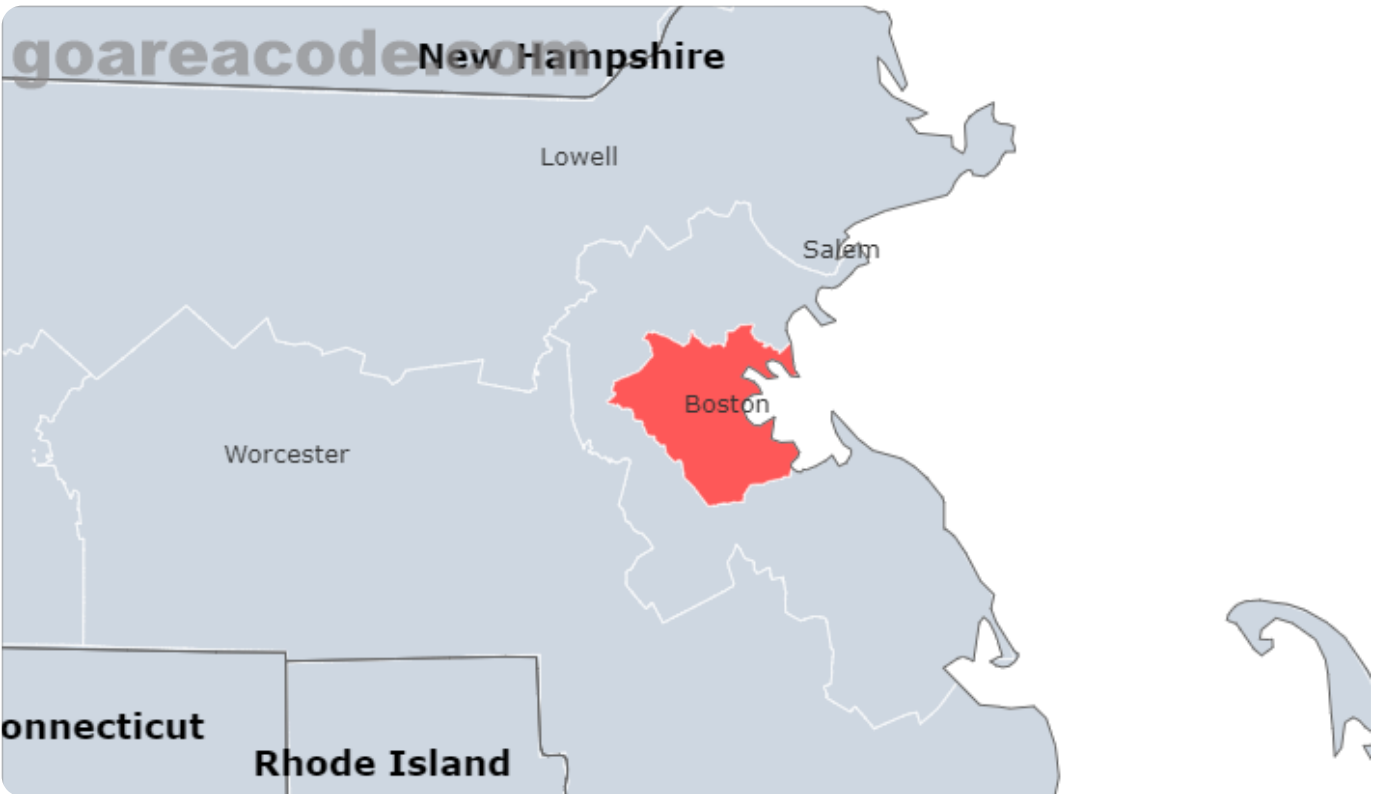

Select Area Code In Usa

GO

617 Area Code

What are the 617 Area Code?

617 Area Code is located in Massachusetts State, Major Cities including Boston, Cambridge, Quincy, The Time Zone is (GMT -05:00),The Phone Number Prefix is 617.

617 Area Code Location Map

617 Area Code State & Central Cities & Timezone

State	Massachusetts
Central Cities	Boston, Cambridge, Quincy
Central Counties	Suffolk County, Middlesex County, Norfolk County
Timezone(s)	Eastern (GMT -05:00)
Population	4,496,567

617 Area Code Location Time Right Now

617 Area Code Current time is: 10:01 PM

54 Cities included by the 617 Area Code

Showing the top 50 Cities by Population.

City	# Prefixes	% Prefixes	Population	% of Population
Boston, MA	738	72.8%	675,647	15.0%
Cambridge, MA	219	21.6%	118,403	2.6%
Quincy, MA	44	4.3%	101,636	2.3%