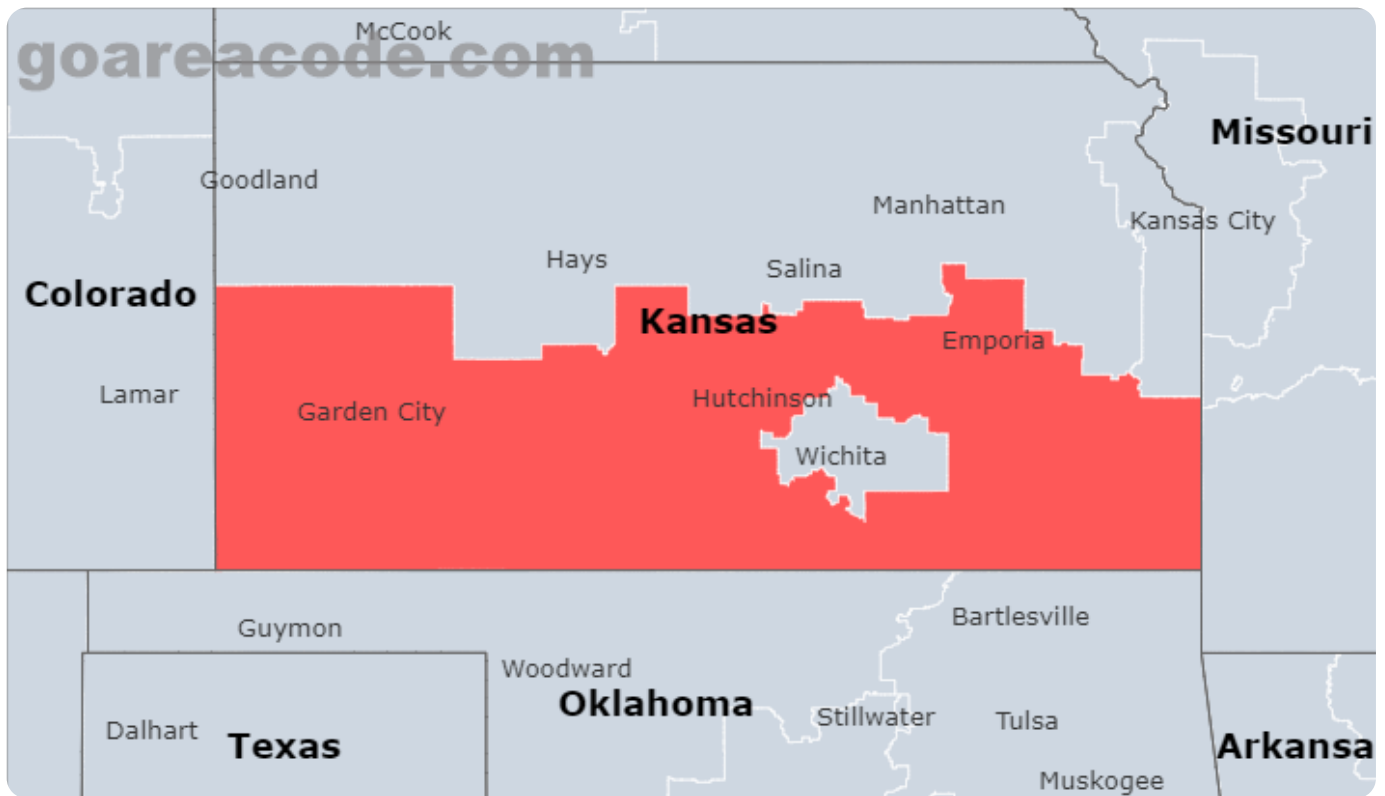

Select Area Code In Usa

GO

620 Area Code

What are the 620 Area Code?

620 Area Code is located in Kansas State, Major Cities including Hutchinson, Garden City, Dodge City, The Time Zone is (GMT -06:00),The Phone Number Prefix is 620.

620 Area Code Location Map

620 Area Code State & Central Cities & Timezone

| | |
|------------------|---|
| State | Kansas |
| Central Cities | Hutchinson, Garden City, Dodge City |
| Central Counties | Reno County, Montgomery County, Crawford County |
| Timezone(s) | Central (GMT -06:00) Mountain (GMT -07:00) |
| Population | 1,256,007 |

620 Area Code Location Time Right Now

620 Area Code Current time is: 09:01 PM

247 Cities included by the 620 Area Code

Showing the top 50 Cities by Population.

| City | # Prefixes | % Prefixes | Population | % of Population |
|-----------------|------------|------------|------------|-----------------|
| Hutchinson, KS | 27 | 3.0% | 40,006 | 3.2% |
| Garden City, KS | 14 | 1.5% | 28,151 | 2.2% |