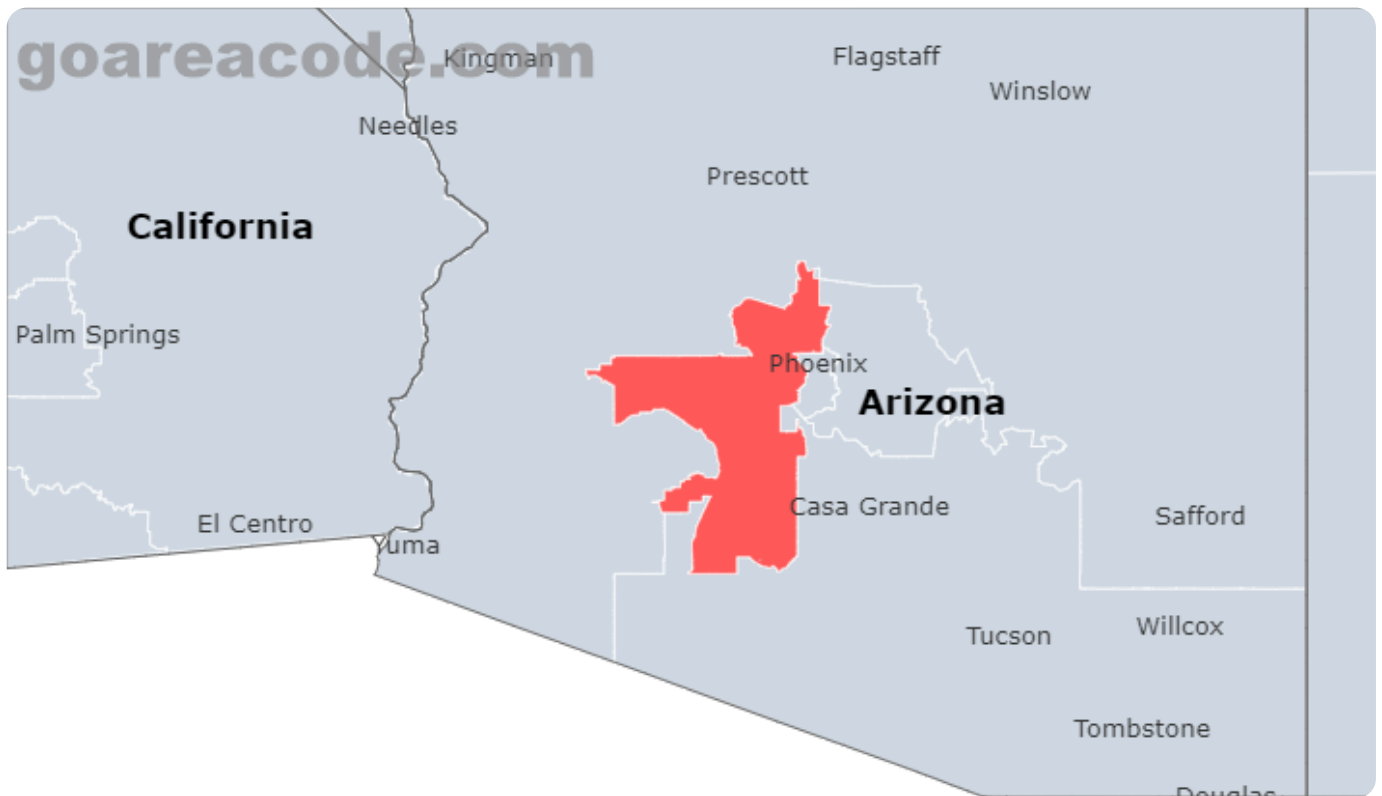

Select Area Code In Usa

GO

623 Area Code

What are the 623 Area Code?

623 Area Code is located in Arizona State, Major Cities including Phoenix, Chandler, Glendale, The Time Zone is (GMT -07:00),The Phone Number Prefix is 623.

623 Area Code Location Map

623 Area Code State & Central Cities & Timezone

State	Arizona
Central Cities	Phoenix, Chandler, Glendale
Central Counties	Maricopa County, Yavapai County
Timezone(s)	Mountain (GMT -07:00)
Population	4,656,777

623 Area Code Location Time Right Now

623 Area Code Current time is: 08:01 PM

22 Cities included by the 623 Area Code

City	# Prefixes	% Prefixes	Population	% of Population
Phoenix, AZ	1,770	486.3%	1,608,139	34.5%
Chandler, AZ	42	11.5%	275,987	5.9%
Glendale, AZ	20	5.5%	248,325	5.3%
Scottsdale, AZ	59	16.2%	241,361	5.2%