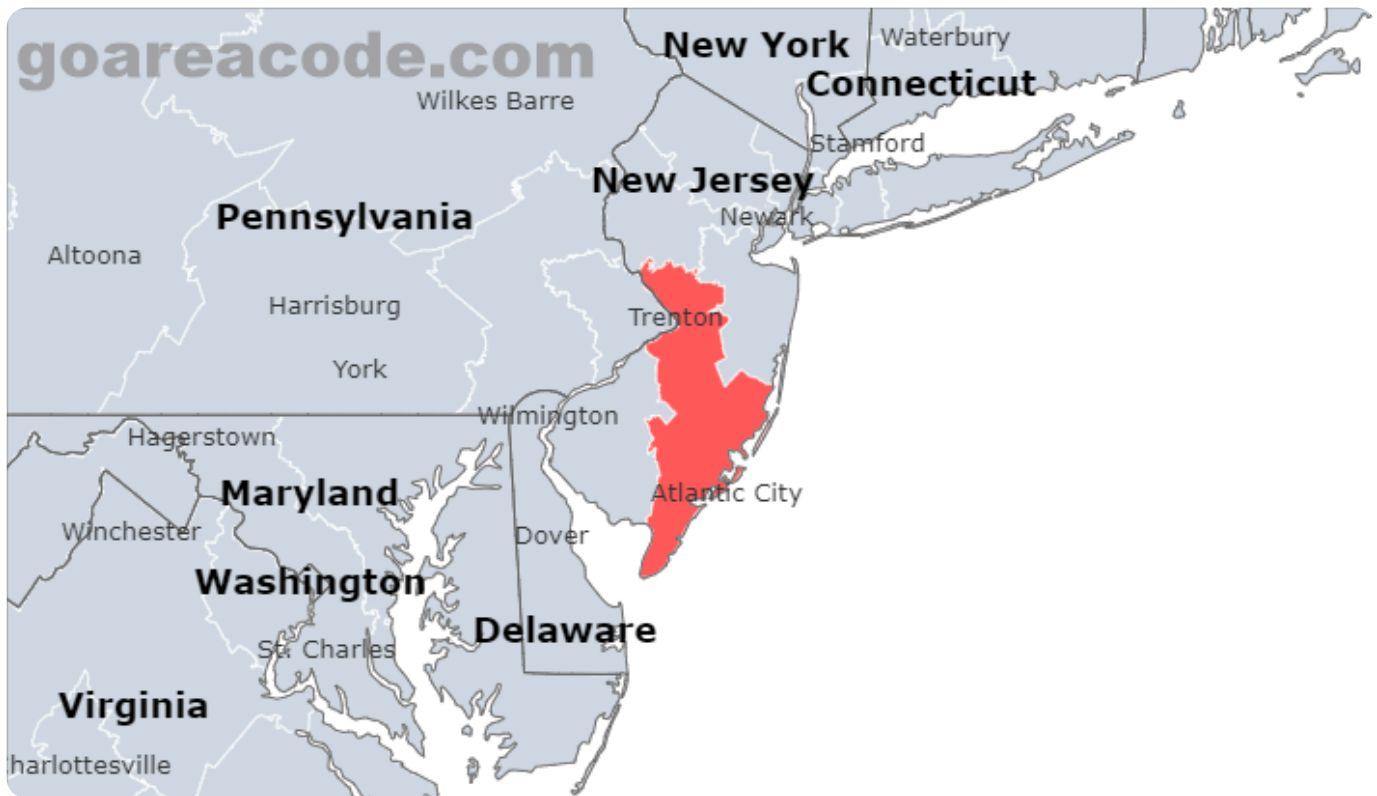

Select Area Code In Usa

GO

640 Area Code

What are the 640 Area Code?

640 Area Code is located in New Jersey State, Major Cities including Trenton, Atlantic City, Princeton, The Time Zone is (GMT -05:00),The Phone Number Prefix is 640.

640 Area Code Location Map

640 Area Code State & Central Cities & Timezone

State	New Jersey
Central Cities	Trenton, Atlantic City, Princeton
Central Counties	Atlantic County, Mercer County, Burlington County
Timezone(s)	Eastern (GMT -05:00)
Population	3,517,155

640 Area Code Location Time Right Now

640 Area Code Current time is: 10:02 PM

34 Cities included by the 640 Area Code

City	# Prefixes	% Prefixes	Population	% of Population
Trenton, NJ	118	149.4%	90,871	2.6%
Atlantic City, NJ	58	73.4%	38,497	1.1%
Princeton, NJ	64	81.0%	30,681	0.9%
Pleasantville, NJ	81	102.5%	20,629	0.6%