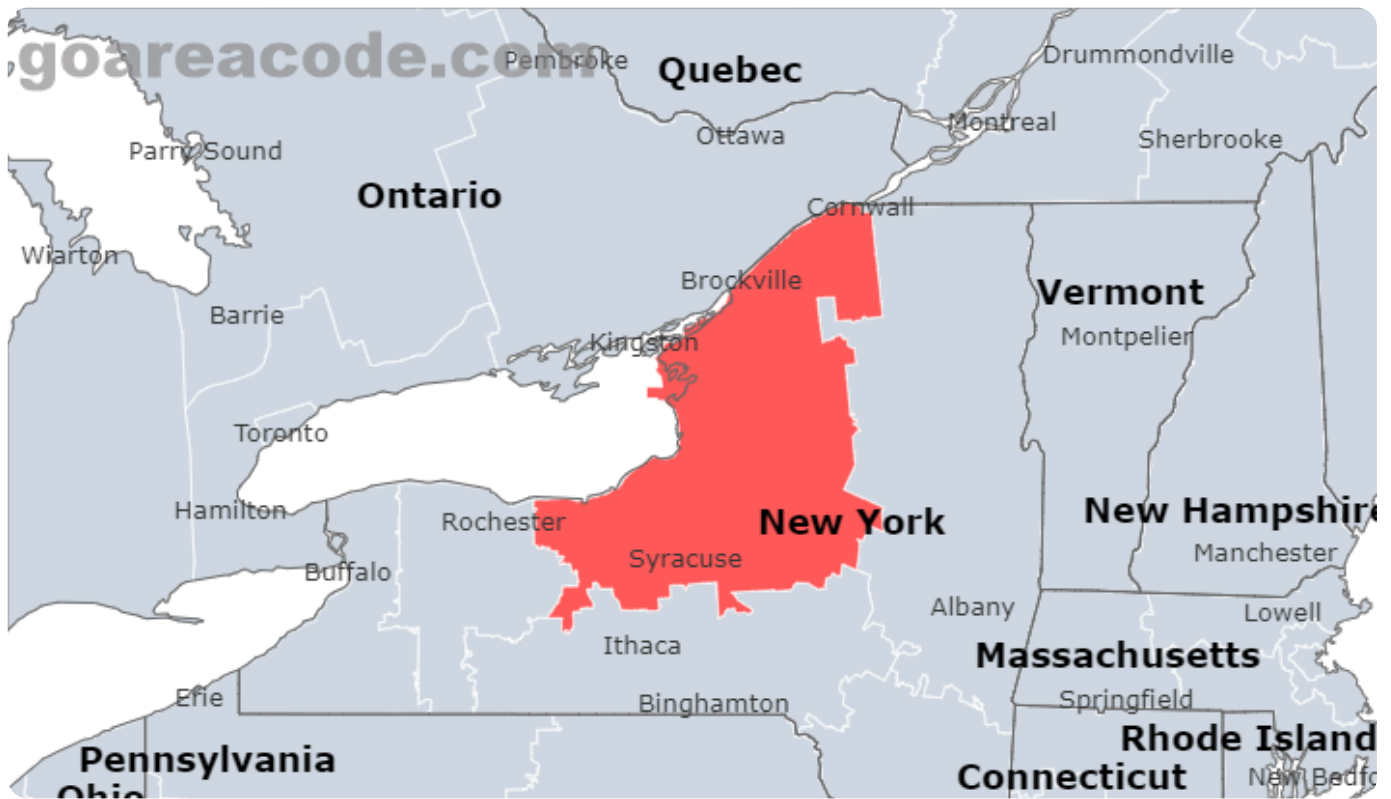

Select Area Code In Usa

GO

680 Area Code

What are the 680 Area Code?

680 Area Code is located in New York State, Major Cities including Syracuse, Utica, Rome, The Time Zone is (GMT -05:00),The Phone Number Prefix is 680.

680 Area Code Location Map

680 Area Code State & Central Cities & Timezone

State	New York
Central Cities	Syracuse, Utica, Rome
Central Counties	Onondaga County, Jefferson County, Wayne County
Timezone(s)	Eastern (GMT -05:00)
Population	1,697,259

680 Area Code Location Time Right Now

680 Area Code Current time is: 10:03 PM

104 Cities included by the 680 Area Code

Showing the top 50 Cities by Population.

City	# Prefixes	% Prefixes	Population	% of Population
Syracuse, NY	217	117.9%	148,620	8.8%
Utica, NY	64	34.8%	65,283	3.8%
Rome, NY	23	12.5%	32,127	1.9%