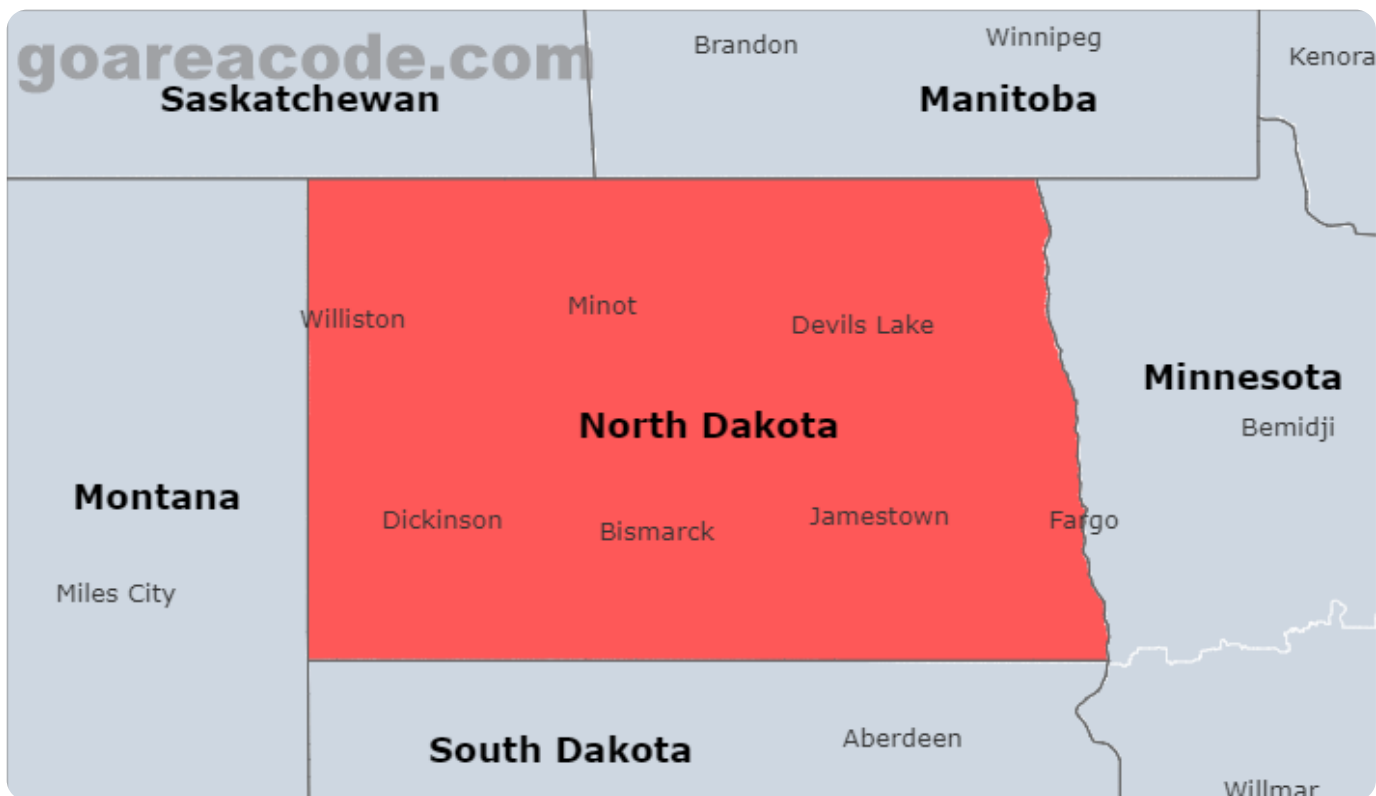

Select Area Code In Usa

GO

701 Area Code

What are the 701 Area Code?

701 Area Code is located in North Dakota State, Major Cities including Fargo, Bismarck, Grand Forks, The Time Zone is (GMT -06:00),The Phone Number Prefix is 701.

701 Area Code Location Map

701 Area Code State & Central Cities & Timezone

State	North Dakota
Central Cities	Fargo, Bismarck, Grand Forks
Central Counties	Cass County, Grand Forks County, Burleigh County
Timezone(s)	Central (GMT -06:00) Mountain (GMT -07:00)
Population	779,094

701 Area Code Location Time Right Now

701 Area Code Current time is: 09:03 PM

287 Cities included by the 701 Area Code

Showing the top 50 Cities by Population.

City	# Prefixes	% Prefixes	Population	% of Population
Fargo, ND	80	8.3%	125,990	16.2%
Bismarck, ND	50	5.2%	73,622	9.4%