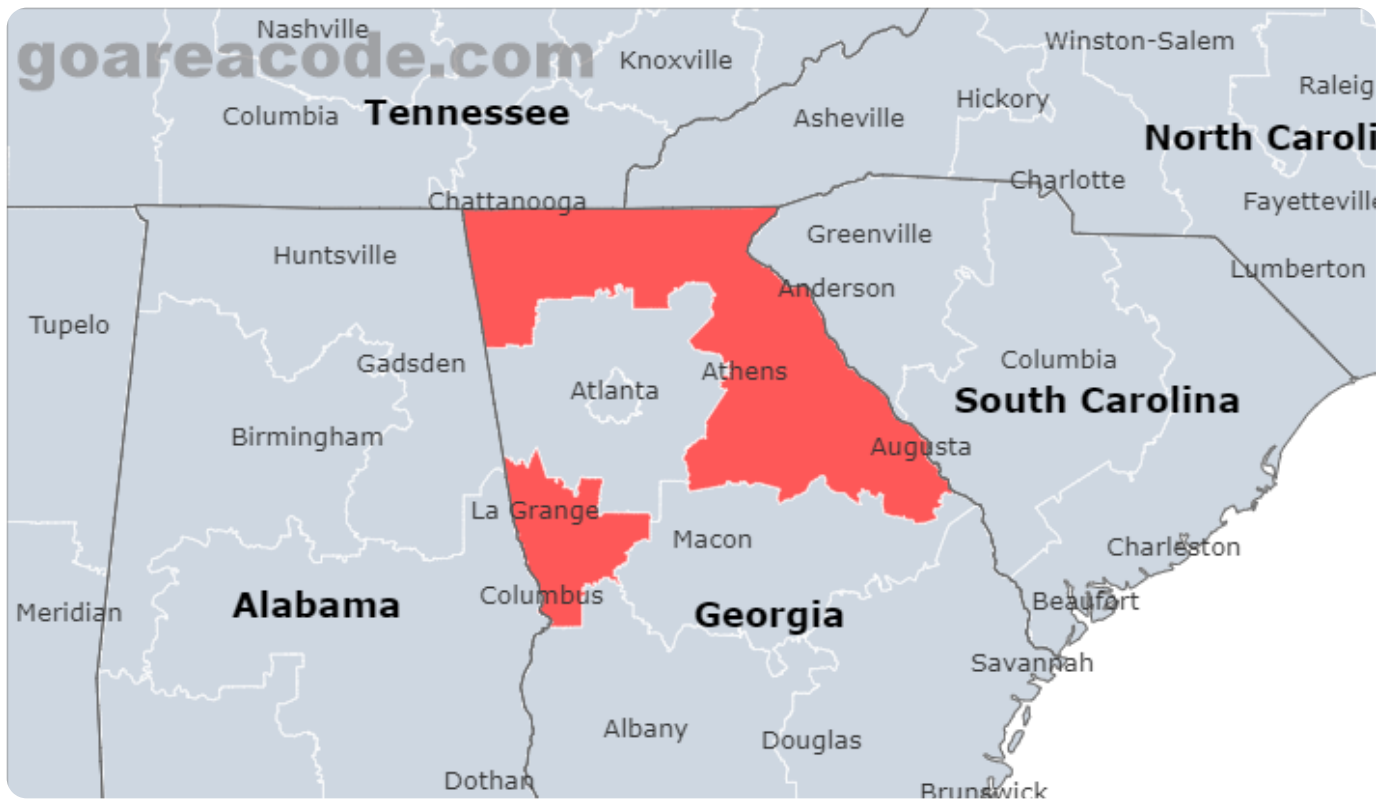

Select Area Code In Usa

GO

706 Area Code

What are the 706 Area Code?

706 Area Code is located in Georgia State, Major Cities including Columbus, Rome, Dalton, The Time Zone is (GMT -05:00),The Phone Number Prefix is 706.

706 Area Code Location Map

706 Area Code State & Central Cities & Timezone

State	Georgia
Central Cities	Columbus, Rome, Dalton
Central Counties	Richmond County, Muscogee County, Clarke County
Timezone(s)	Eastern (GMT -05:00)
Population	2,120,928