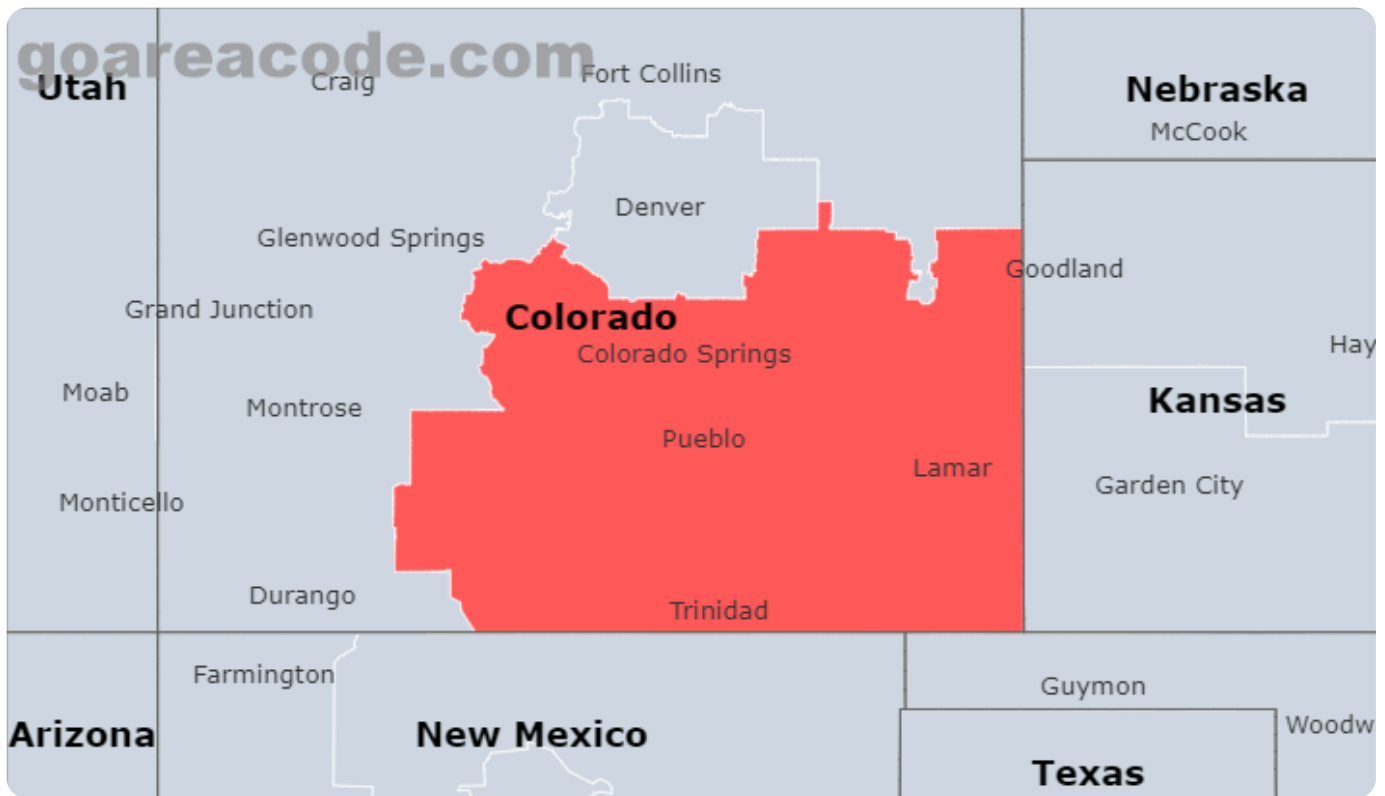

Select Area Code In Usa

GO

719 Area Code

What are the 719 Area Code?

719 Area Code is located in Colorado State, Major Cities including Denver, Colorado Springs, Pueblo, The Time Zone is (GMT -07:00),The Phone Number Prefix is 719.

719 Area Code Location Map

719 Area Code State & Central Cities & Timezone

State	Colorado
Central Cities	Denver, Colorado Springs, Pueblo
Central Counties	El Paso County, Pueblo County, Fremont County
Timezone(s)	Mountain (GMT -07:00)
Population	1,831,550

719 Area Code Location Time Right Now

719 Area Code Current time is: 08:04 PM

93 Cities included by the 719 Area Code

Showing the top 50 Cities by Population.

City	# Prefixes	% Prefixes	Population	% of Population
Denver, CO	1,341	186.8%	715,522	39.1%
Colorado Springs, CO	292	40.7%	478,961	26.2%
Pueblo, CO	75	10.4%	111,876	6.1%