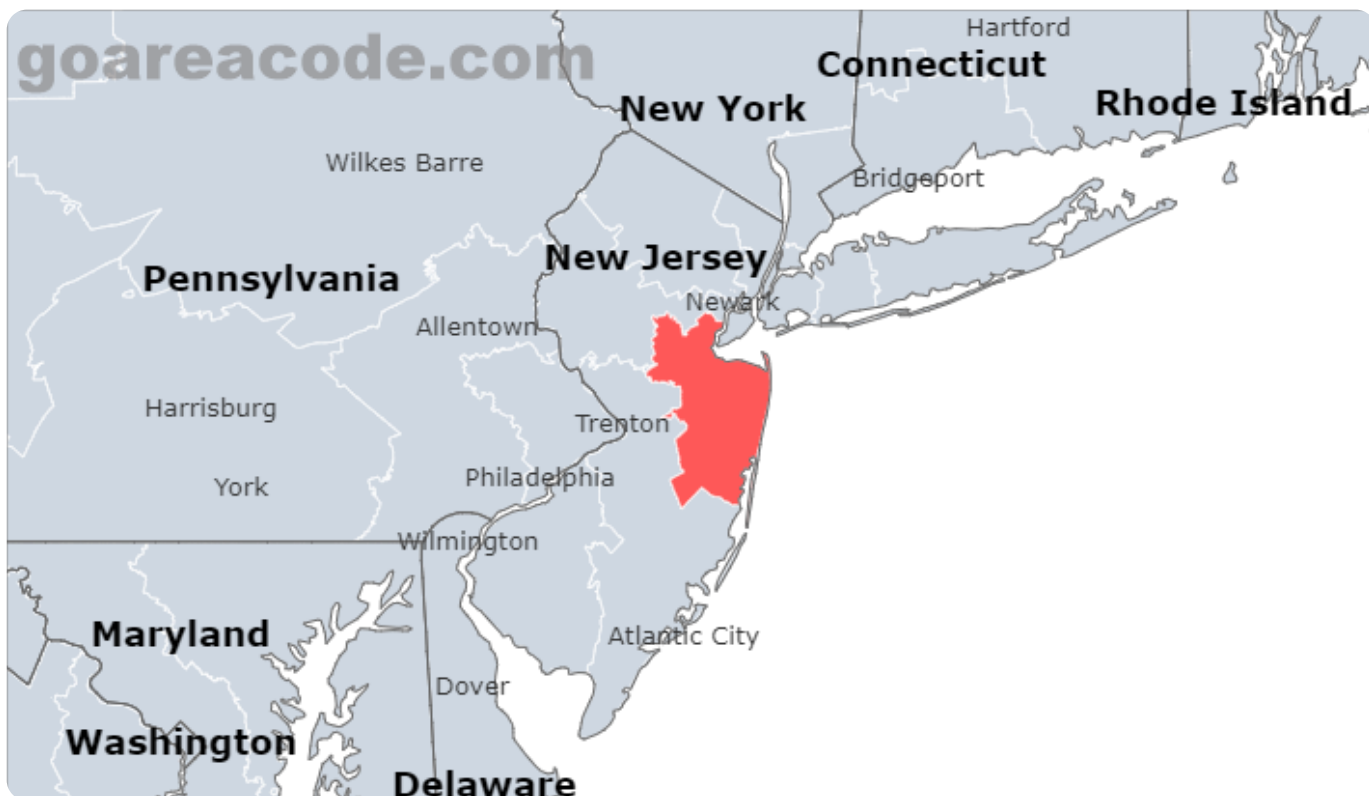

Select Area Code In Usa

GO

732 Area Code

What are the 732 Area Code?

732 Area Code is located in New Jersey State, Major Cities including Newark, Toms River, Lakewood, The Time Zone is (GMT -05:00),The Phone Number Prefix is 732.

732 Area Code Location Map

732 Area Code State & Central Cities & Timezone

State	New Jersey
Central Cities	Newark, Toms River, Lakewood
Central Counties	Middlesex County, Monmouth County, Ocean County
Timezone(s)	Eastern (GMT -05:00)
Population	4,653,294

732 Area Code Location Time Right Now

732 Area Code Current time is: 10:05 PM

69 Cities included by the 732 Area Code

Showing the top 50 Cities by Population.

City	# Prefixes	% Prefixes	Population	% of Population
Newark, NJ	421	31.1%	311,549	6.7%
Toms River, NJ	83	6.1%	92,830	2.0%
Lakewood, NJ	29	2.1%	69,398	1.5%