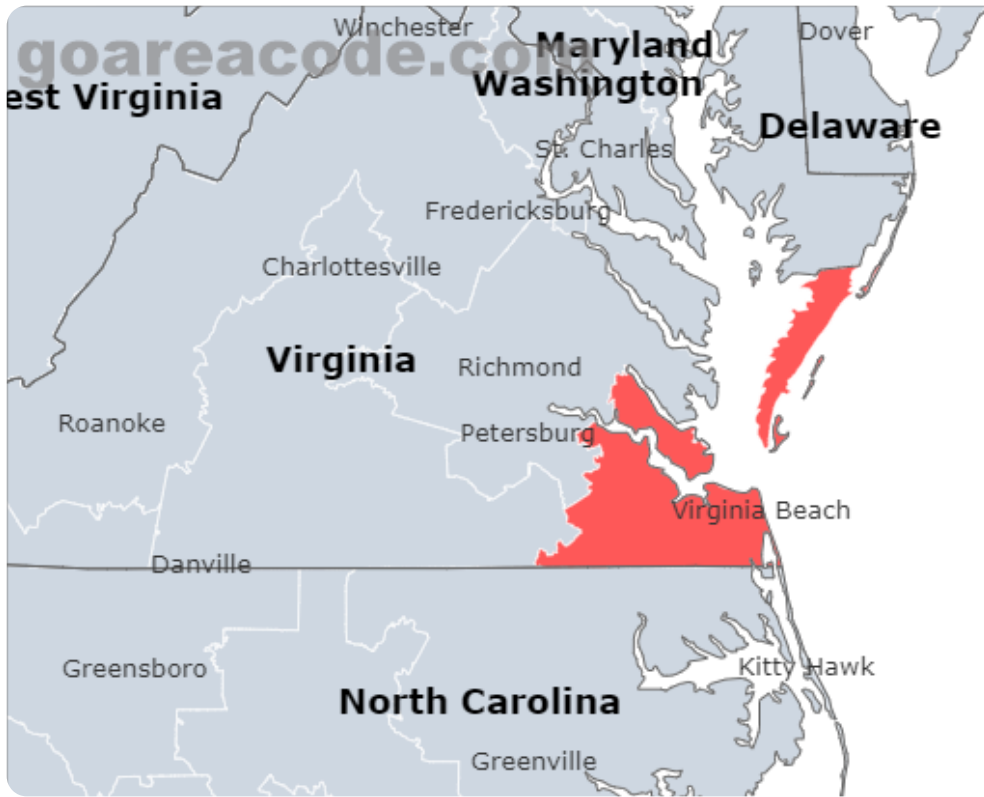

757 Area Code State & Central Cities & Timezone

State	Virginia
Central Cities	Virginia Beach, Chesapeake, Norfolk
Central Counties	Norfolk City County, Portsmouth City County, Newport News City County
Timezone(s)	Eastern (GMT -05:00)
Population	1,757,930

757 Area Code Location Time Right Now

757 Area Code Current time is: 10:05 PM

39 Cities included by the 757 Area Code

City	# Prefixes	% Prefixes	Population	% of Population
Virginia Beach, VA	92	7.3%	459,470	26.1%
Chesapeake, VA	100	8.0%	249,422	14.2%
Norfolk, VA	301	24.0%	238,005	13.5%
Newport News, VA	159	12.7%	186,247	10.6%