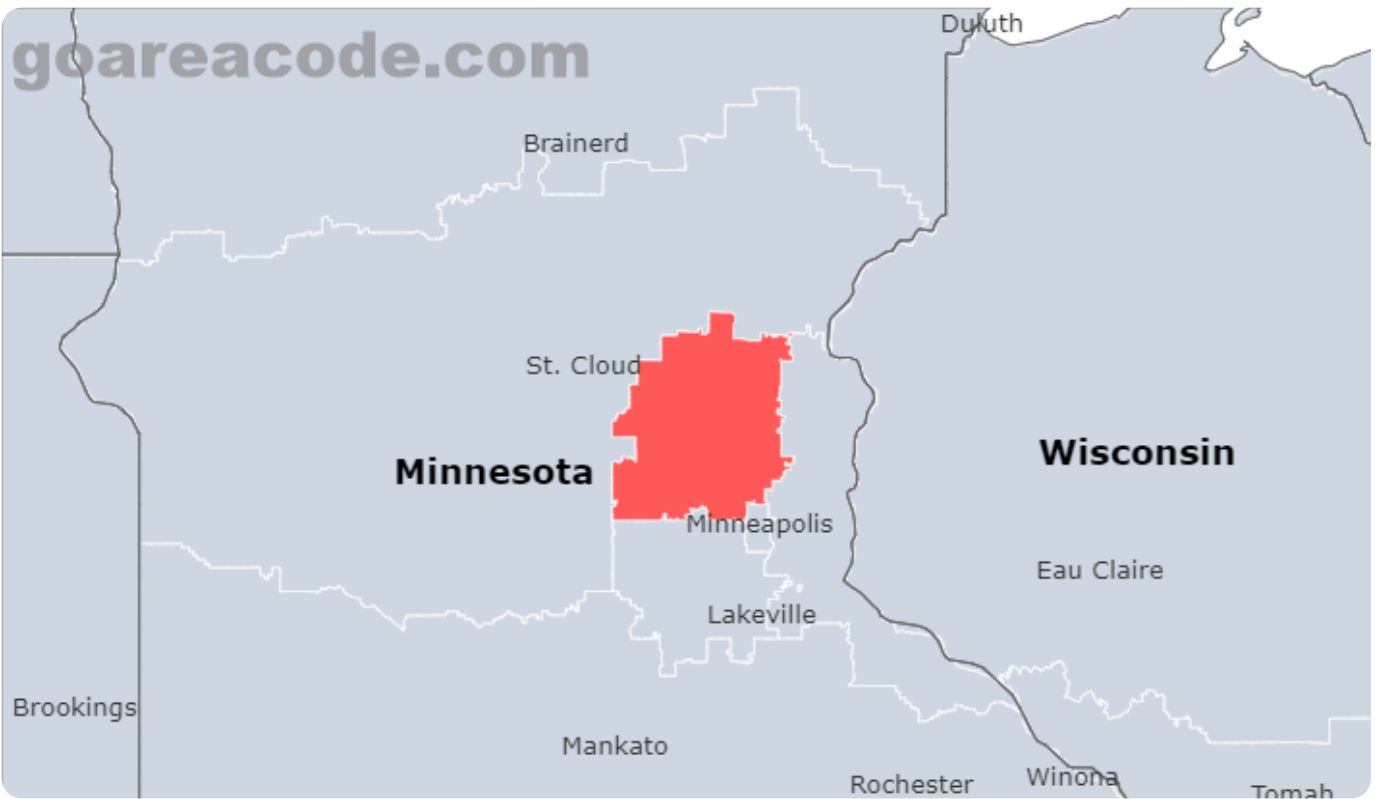

Select Area Code In Usa

GO

763 Area Code

What are the 763 Area Code?

763 Area Code is located in Minnesota State, Major Cities including Minneapolis, Saint Paul, Maple Grove, The Time Zone is (GMT -06:00),The Phone Number Prefix is 763.

763 Area Code Location Map

763 Area Code State & Central Cities & Timezone

State	Minnesota
Central Cities	Minneapolis, Saint Paul, Maple Grove
Central Counties	Hennepin County, Anoka County, Isanti County
Timezone(s)	Central (GMT -06:00)
Population	2,812,865

763 Area Code Location Time Right Now

763 Area Code Current time is: 09:05 PM

26 Cities included by the 763 Area Code

City	# Prefixes	% Prefixes	Population	% of Population
Minneapolis, MN	1,262	278.6%	429,954	15.3%
Saint Paul, MN	171	37.7%	311,527	11.1%
Maple Grove, MN	48	10.6%	70,253	2.5%
Minnetonka, MN	6	1.3%	53,781	1.9%