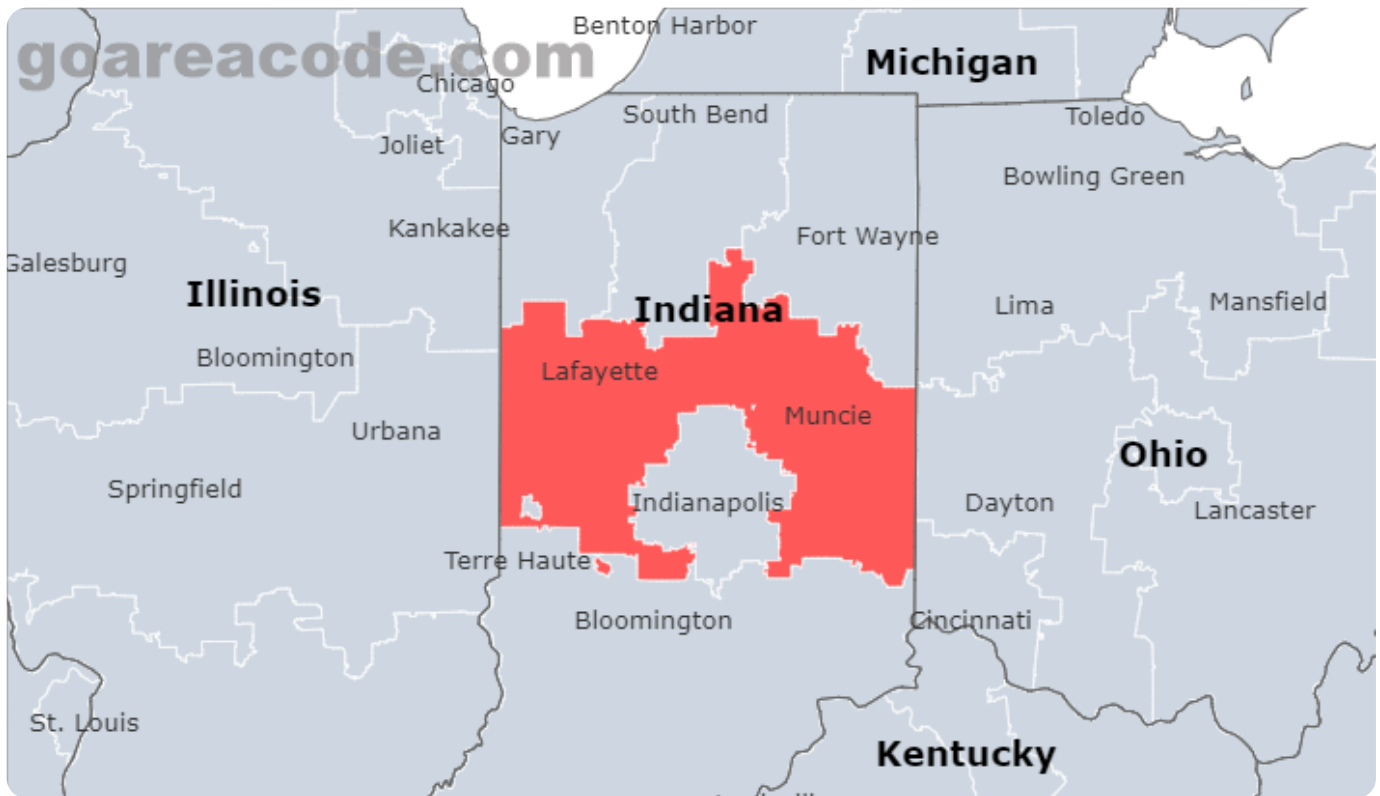

Select Area Code In Usa

Select Area Code

GO

765 Area Code

What are the 765 Area Code?

765 Area Code is located in Indiana State, Major Cities including Indianapolis, Lafayette, Muncie, The Time Zone is (GMT -05:00),The Phone Number Prefix is 765.

765 Area Code Location Map

765 Area Code State & Central Cities & Timezone

State	Indiana
Central Cities	Indianapolis, Lafayette, Muncie
Central Counties	Madison County, Tippecanoe County, Delaware County
Timezone(s)	Eastern (GMT -05:00)
Population	2,947,708

765 Area Code Location Time Right Now

765 Area Code Current time is: 10:05 PM

142 Cities included by the 765 Area Code

Showing the top 50 Cities by Population.

City	# Prefixes	% Prefixes	Population	% of Population
Indianapolis, IN	669	77.3%	2,111,040	71.6%
Lafayette, IN	65	7.5%	70,783	2.4%
Muncie, IN	39	4.5%	65,194	2.2%