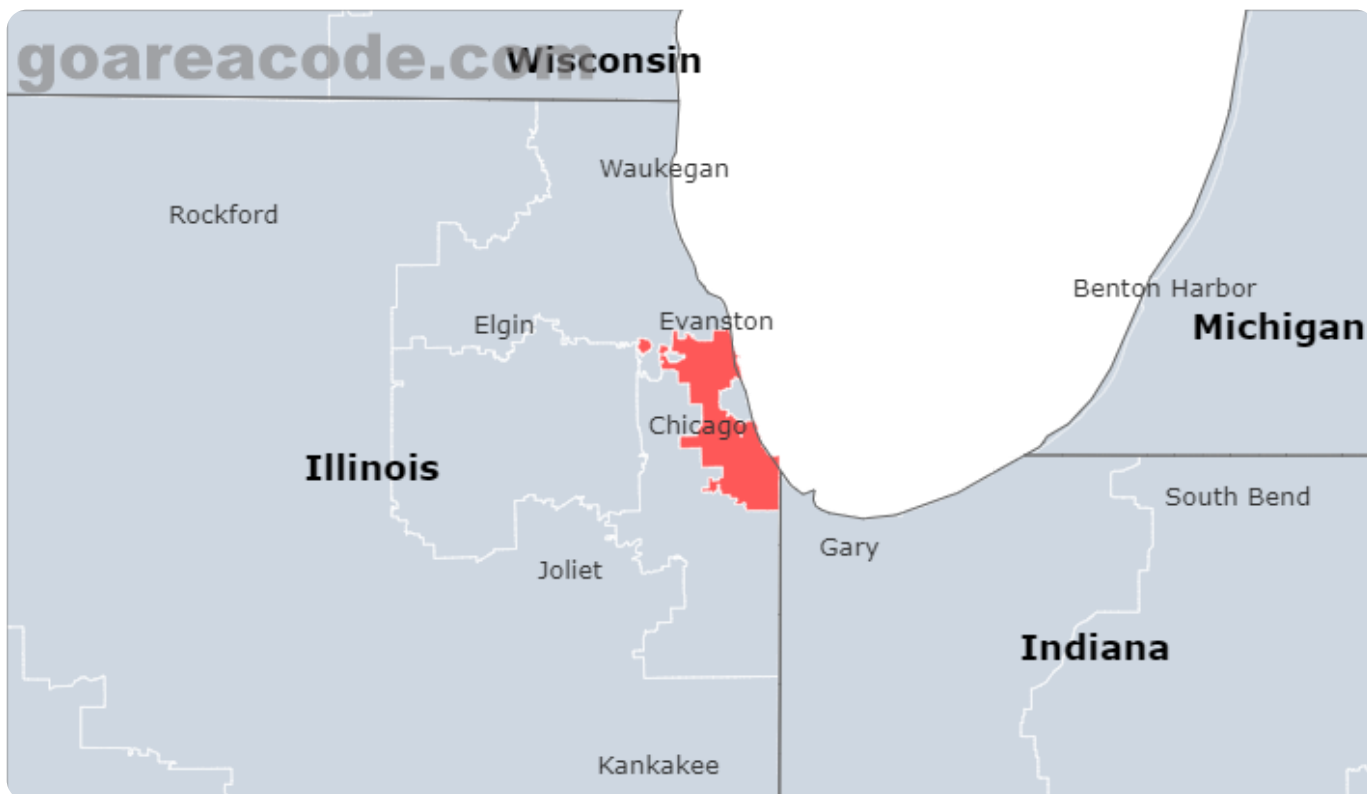

Select Area Code In Usa

GO

773 Area Code

What are the 773 Area Code?

773 Area Code is located in Illinois State, Major Cities including Chicago, Cicero, Evanston, The Time Zone is (GMT -06:00),The Phone Number Prefix is 773.

773 Area Code Location Map

773 Area Code State & Central Cities & Timezone

State	Illinois
Central Cities	Chicago, Cicero, Evanston
Central Counties	Cook County, Dupage County
Timezone(s)	Central (GMT -06:00)
Population	6,208,418

773 Area Code Location Time Right Now

773 Area Code Current time is: 09:06 PM

23 Cities included by the 773 Area Code

City	# Prefixes	% Prefixes	Population	% of Population
Chicago, IL	1,808	180.1%	2,746,388	44.2%
Cicero, IL	19	1.9%	85,268	1.4%
Evanston, IL	22	2.2%	78,110	1.3%
Arlington Heights, IL	162	16.1%	77,676	1.3%