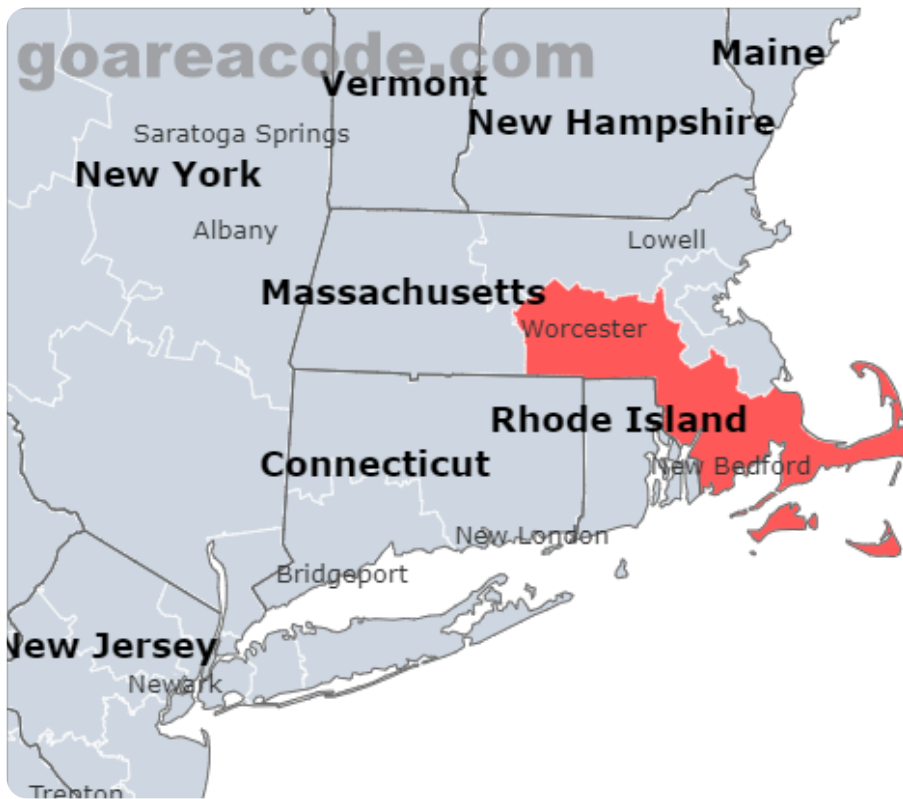

774 Area Code State & Central Cities & Timezone

State	Massachusetts
Central Cities	Boston, Worcester, Brockton
Central Counties	Worcester County, Bristol County, Plymouth County
Timezone(s)	Eastern (GMT -05:00)
Population	5,391,900

774 Area Code Location Time Right Now

774 Area Code Current time is: 10:06 PM

109 Cities included by the 774 Area Code

Showing the top 50 Cities by Population.

City	# Prefixes	% Prefixes	Population	% of Population
Boston, MA	738	125.7%	675,647	12.5%
Worcester, MA	114	19.4%	206,518	3.8%
Brockton, MA	69	11.8%	105,643	2.0%