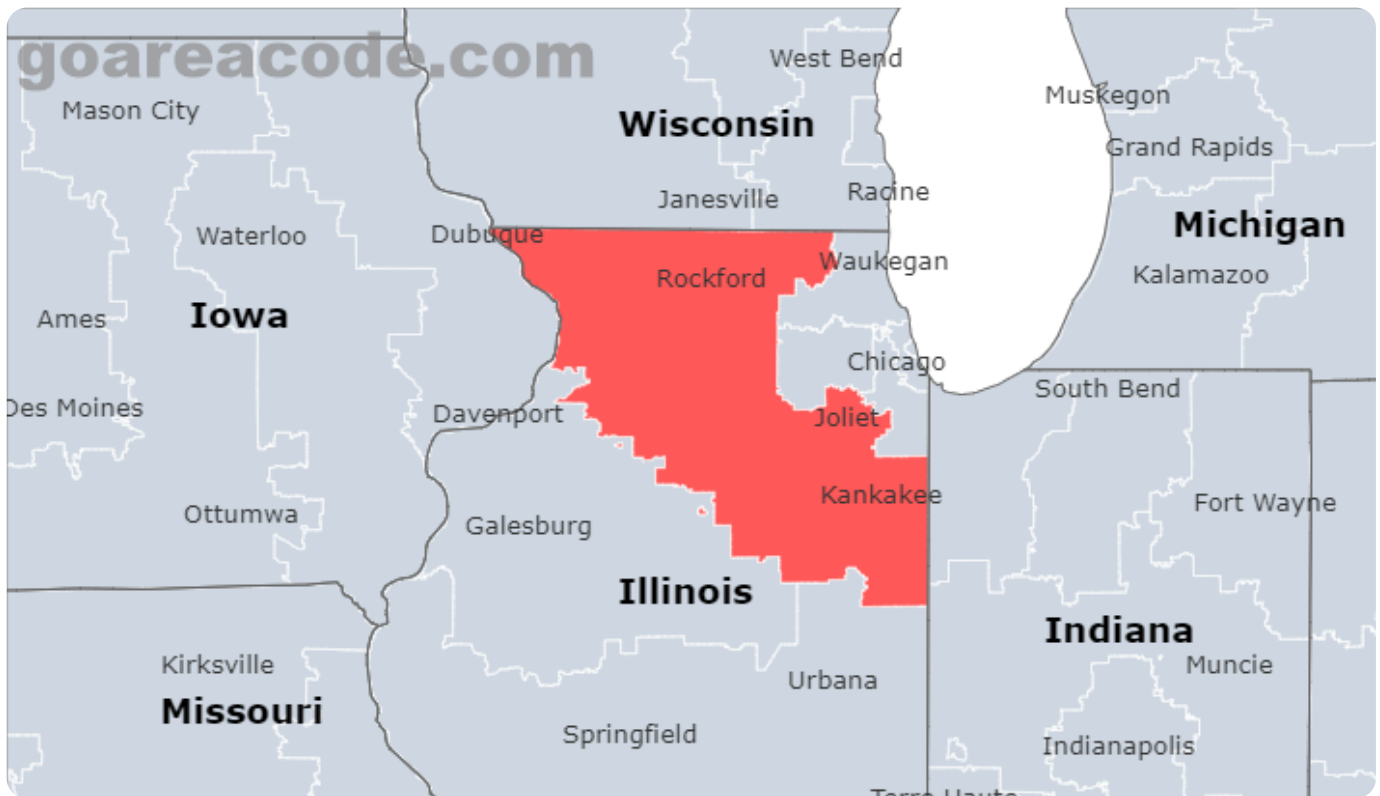

Select Area Code In Usa

GO

779 Area Code

What are the 779 Area Code?

779 Area Code is located in Illinois State, Major Cities including Joliet, Rockford, Plainfield, The Time Zone is (GMT -06:00),The Phone Number Prefix is 779.

779 Area Code Location Map

779 Area Code State & Central Cities & Timezone

State	Illinois
Central Cities	Joliet, Rockford, Plainfield
Central Counties	Winnebago County, Will County, Dekalb County
Timezone(s)	Central (GMT -06:00)
Population	2,321,876

779 Area Code Location Time Right Now

779 Area Code Current time is: 09:06 PM

122 Cities included by the 779 Area Code

Showing the top 50 Cities by Population.

City	# Prefixes	% Prefixes	Population	% of Population
Joliet, IL	82	27.2%	150,362	6.5%
Rockford, IL	137	45.4%	148,655	6.4%
Plainfield, IL	19	6.3%	44,762	1.9%