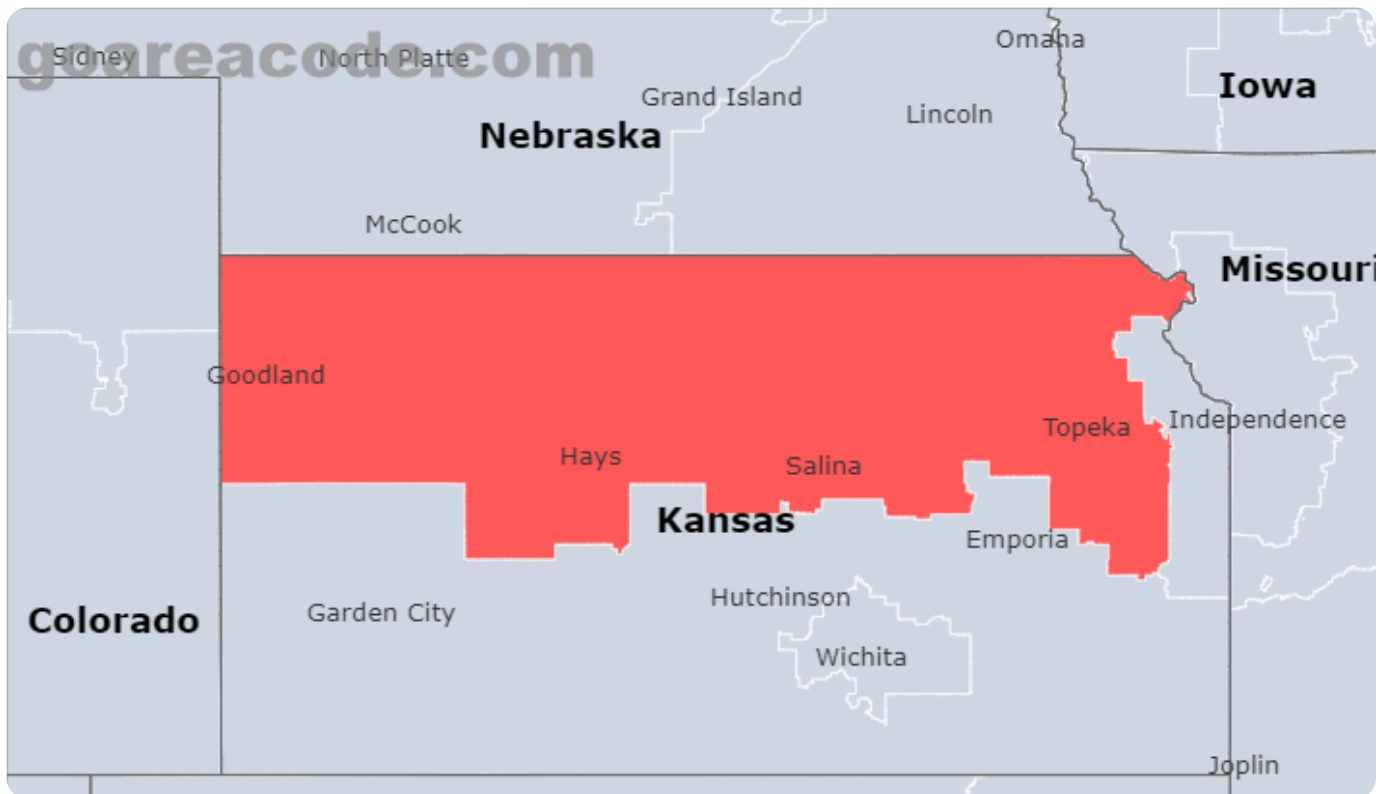

Select Area Code In Usa

GO

785 Area Code

What are the 785 Area Code?

785 Area Code is located in Kansas State, Major Cities including Topeka, Lawrence, Shawnee, The Time Zone is (GMT -06:00),The Phone Number Prefix is 785.

785 Area Code Location Map

785 Area Code State & Central Cities & Timezone

State	Kansas
Central Cities	Topeka, Lawrence, Shawnee
Central Counties	Shawnee County, Douglas County, Saline County
Timezone(s)	Central (GMT -06:00) Mountain (GMT -07:00)
Population	854,851

785 Area Code Location Time Right Now

785 Area Code Current time is: 09:06 PM

244 Cities included by the 785 Area Code

Showing the top 50 Cities by Population.

City	# Prefixes	% Prefixes	Population	% of Population
Topeka, KS	92	11.0%	126,587	14.8%
Lawrence, KS	36	4.3%	94,934	11.1%