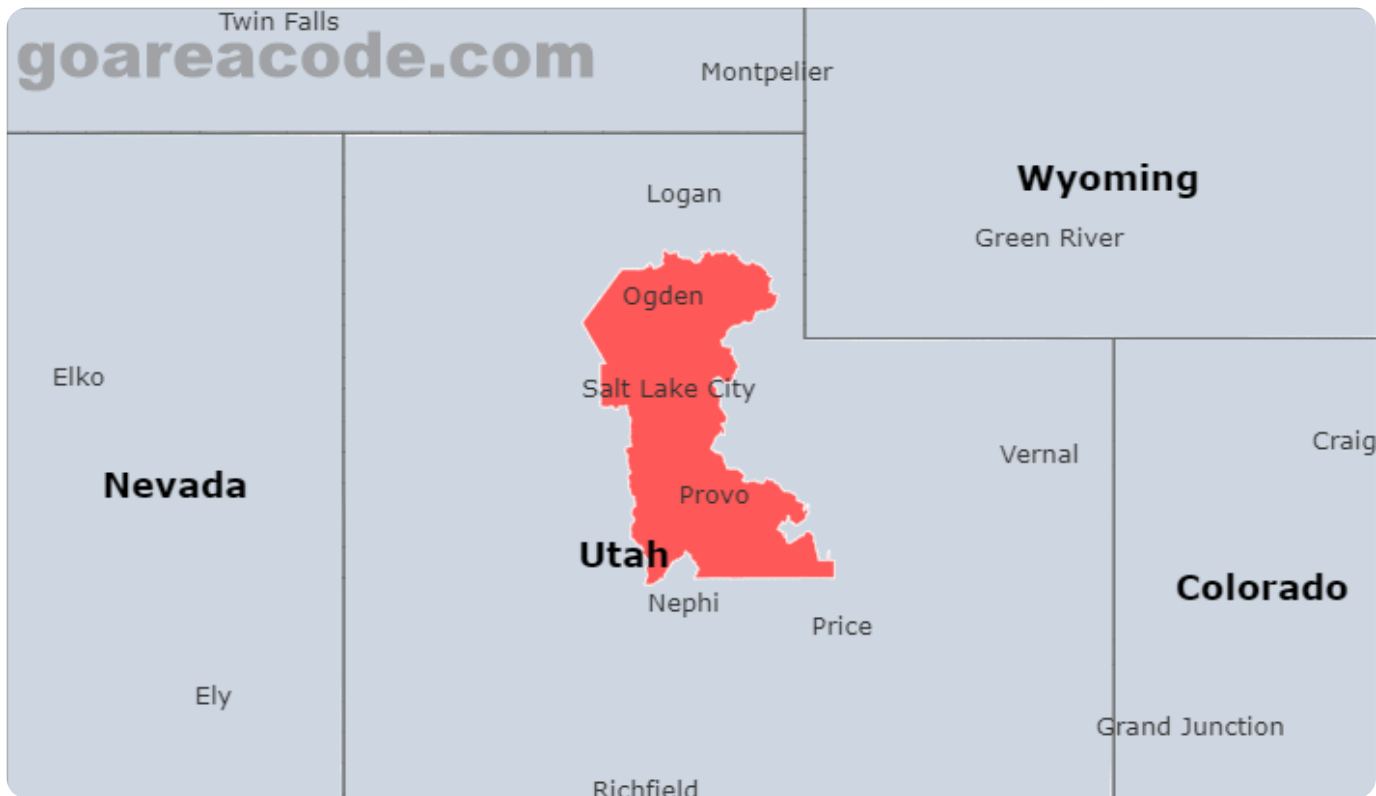

Select Area Code In Usa

GO

801 Area Code

What are the 801 Area Code?

801 Area Code is located in Utah State, Major Cities including Salt Lake City, West Valley City, West Jordan, The Time Zone is (GMT -07:00),The Phone Number Prefix is 801.

801 Area Code Location Map

801 Area Code State & Central Cities & Timezone

State	Utah
Central Cities	Salt Lake City, West Valley City, West Jordan
Central Counties	Salt Lake County, Utah County, Weber County
Timezone(s)	Mountain (GMT -07:00)
Population	2,535,977

801 Area Code Location Time Right Now

801 Area Code Current time is: 08:06 PM

34 Cities included by the 801 Area Code

City	# Prefixes	% Prefixes	Population	% of Population
Salt Lake City, UT	522	60.1%	199,723	7.9%
West Valley City, UT	55	6.3%	140,230	5.5%
West Jordan, UT	22	2.5%	116,961	4.6%
Provo, UT	169	19.5%	115,162	4.5%