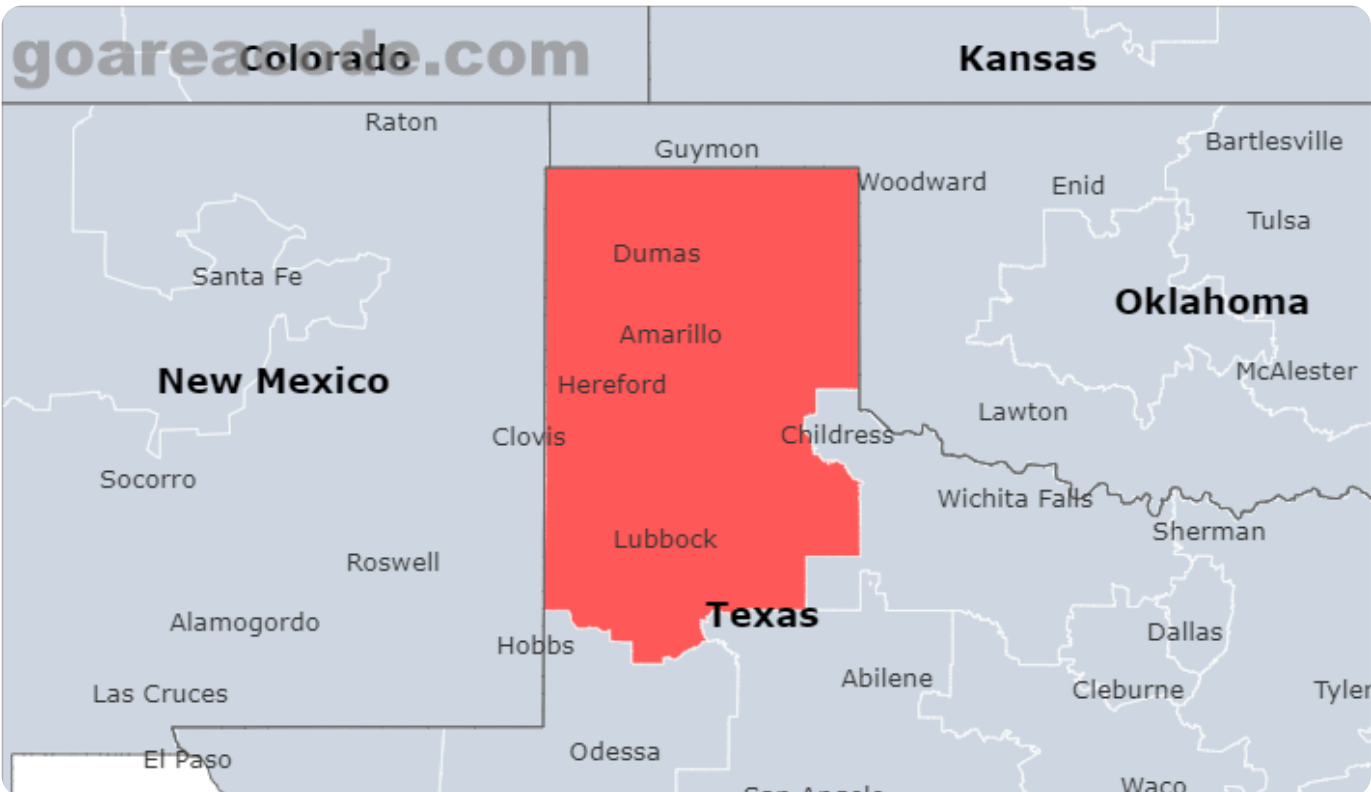

Select Area Code In Usa

GO

806 Area Code

What are the 806 Area Code?

806 Area Code is located in Texas State, Major Cities including Lubbock, Amarillo, Plainview, The Time Zone is (GMT -06:00),The Phone Number Prefix is 806.

806 Area Code Location Map

806 Area Code State & Central Cities & Timezone

State	Texas
Central Cities	Lubbock, Amarillo, Plainview
Central Counties	Lubbock County, Potter County, Hale County
Timezone(s)	Central (GMT -06:00)
Population	903,920

806 Area Code Location Time Right Now

806 Area Code Current time is: 09:07 PM

114 Cities included by the 806 Area Code

Showing the top 50 Cities by Population.

City	# Prefixes	% Prefixes	Population	% of Population
Lubbock, TX	141	16.7%	257,141	28.4%
Amarillo, TX	117	13.9%	200,393	22.2%
Plainview, TX	25	3.0%	20,187	2.2%