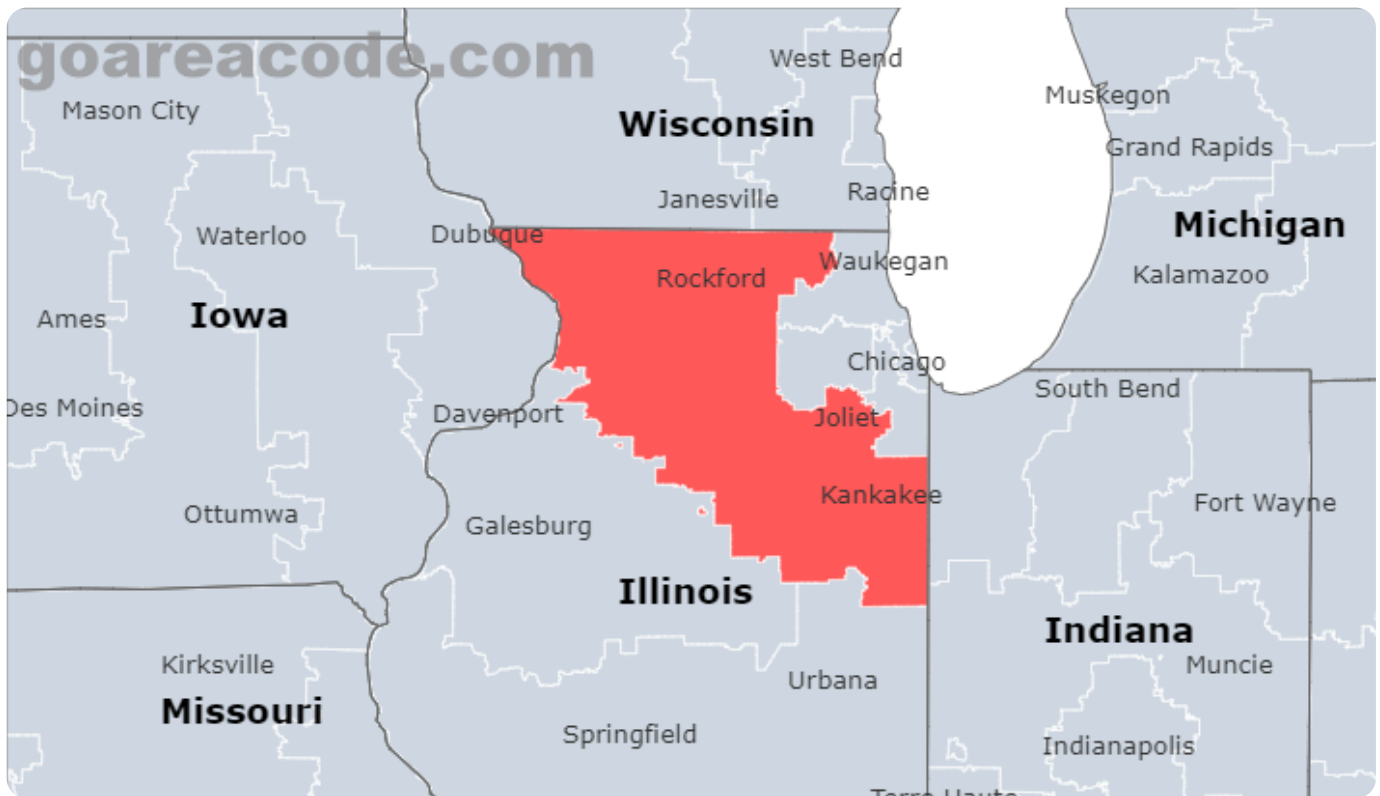

Select Area Code In Usa

GO

815 Area Code

What are the 815 Area Code?

815 Area Code is located in Illinois State, Major Cities including Chicago, Joliet, Rockford, The Time Zone is (GMT -06:00),The Phone Number Prefix is 815.

815 Area Code Location Map

815 Area Code State & Central Cities & Timezone

State	Illinois
Central Cities	Chicago, Joliet, Rockford
Central Counties	Winnebago County, Will County, McHenry County
Timezone(s)	Central (GMT -06:00)
Population	8,925,047

815 Area Code Location Time Right Now

815 Area Code Current time is: 09:07 PM

196 Cities included by the 815 Area Code

Showing the top 50 Cities by Population.

City	# Prefixes	% Prefixes	Population	% of Population
Chicago, IL	1,808	187.4%	2,746,388	30.8%
Joliet, IL	82	8.5%	150,362	1.7%
Rockford, IL	137	14.2%	148,655	1.7%