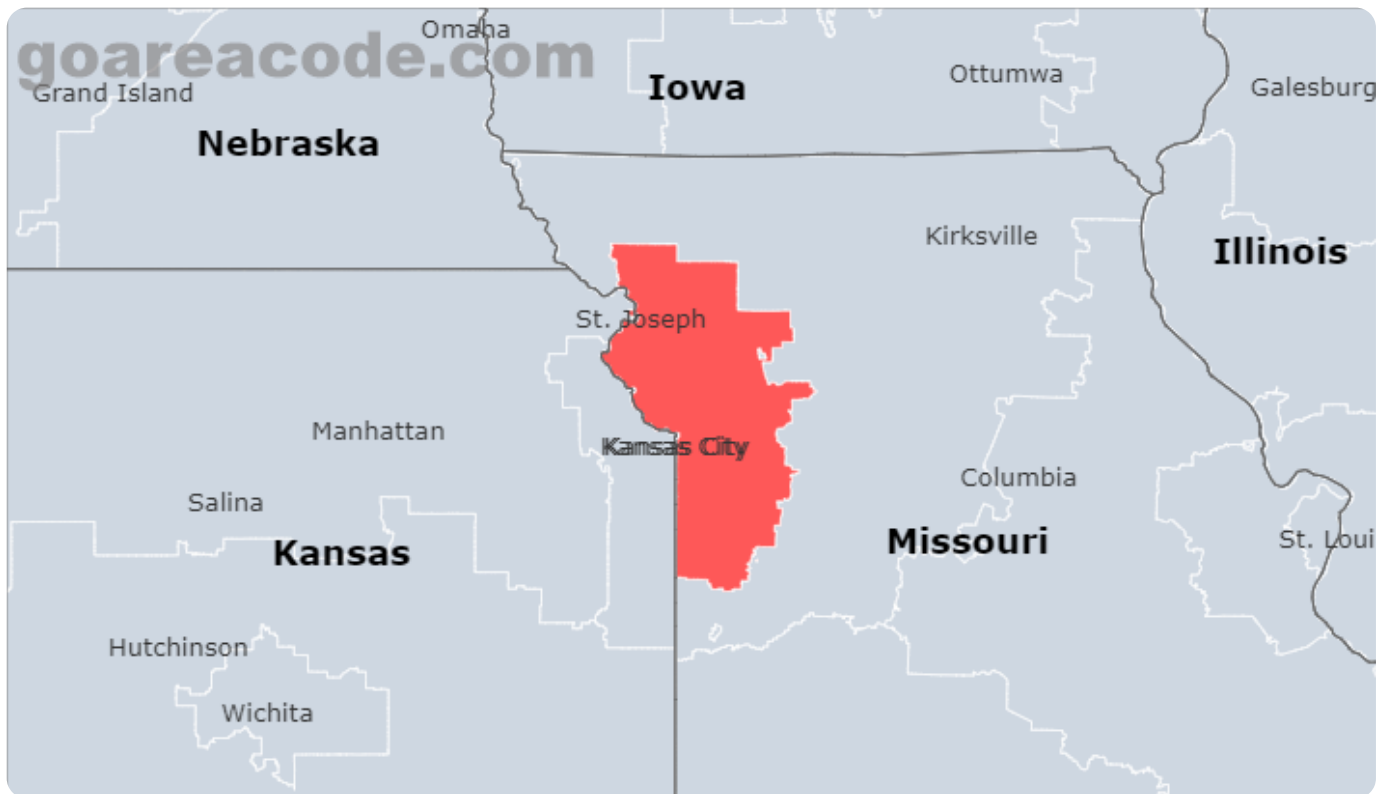

Select Area Code In Usa

GO

816 Area Code

What are the 816 Area Code?

816 Area Code is located in Missouri State, Major Cities including Kansas City, Independence, Saint Joseph, The Time Zone is (GMT -06:00),The Phone Number Prefix is 816.

816 Area Code Location Map

816 Area Code State & Central Cities & Timezone

State	Missouri
Central Cities	Kansas City, Independence, Saint Joseph
Central Counties	Jackson County, Buchanan County, Cass County
Timezone(s)	Central (GMT -06:00)
Population	1,485,610

816 Area Code Location Time Right Now

816 Area Code Current time is: 09:07 PM

72 Cities included by the 816 Area Code

Showing the top 50 Cities by Population.

City	# Prefixes	% Prefixes	Population	% of Population
Kansas City, MO	437	51.5%	508,090	34.2%
Independence, MO	13	1.5%	123,011	8.3%
Saint Joseph, MO	40	4.7%	72,473	4.9%